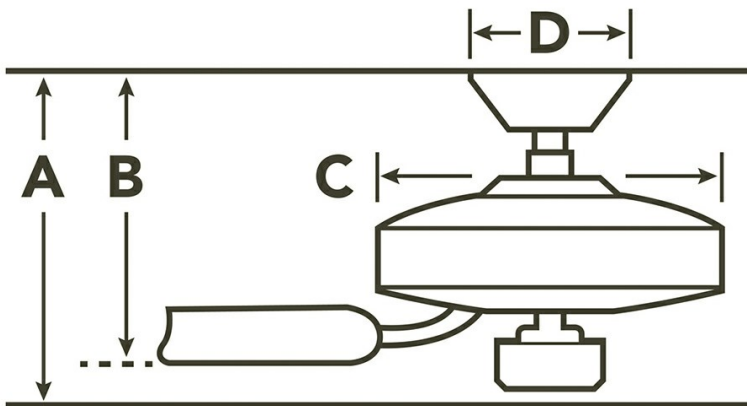

Dimensions

Downrod	A	B	C	D
1.00 OD X 4.50	14.95	13.45	12.25	6.69

Available Finishes