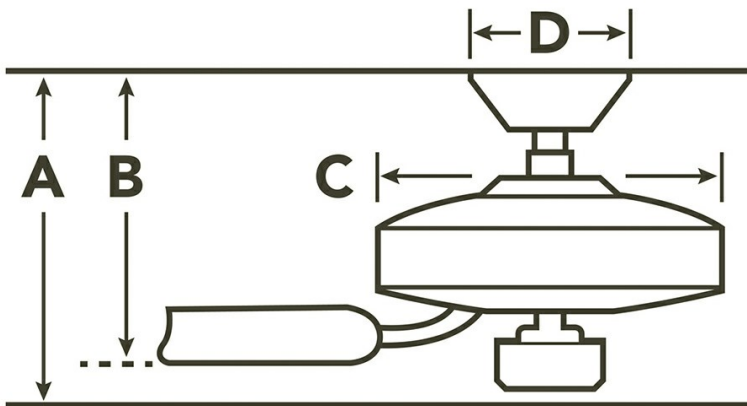

Dimensions

Downrod	A	B	C	D
1.00 OD X 4.00	14.02	11.28	13.78	6.30

Available Finishes