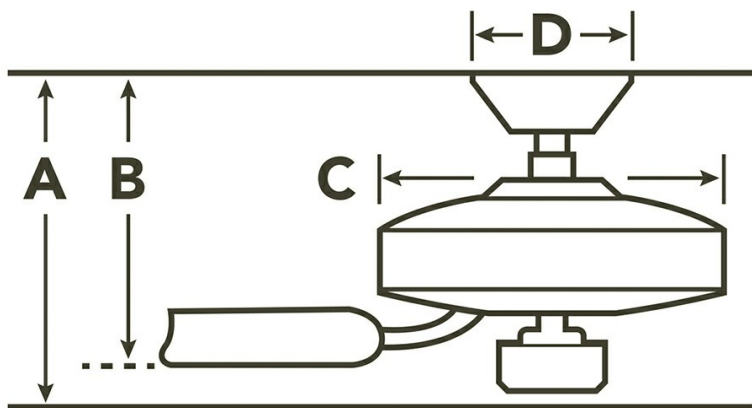

Dimensions

Downrod	A	B	C	D
1.00 OD X 4.00	14.02	11.28	13.78	6.30

Available Finishes