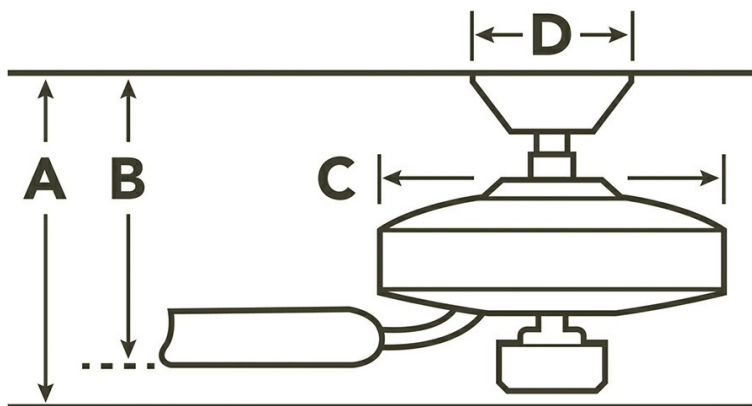

Dimensions

Downrod	A	B	C	D
1.00 OD X 4.00	14.02	11.28	13.78	6.30

Downlight

Optional Light Kit Available	No

Safety Listings & Certifications

Safety Rated	Dry
Energy Star	Yes
Warranty	www.kichler.com/warranty

Installation

The electrical junction box

Available Finishes