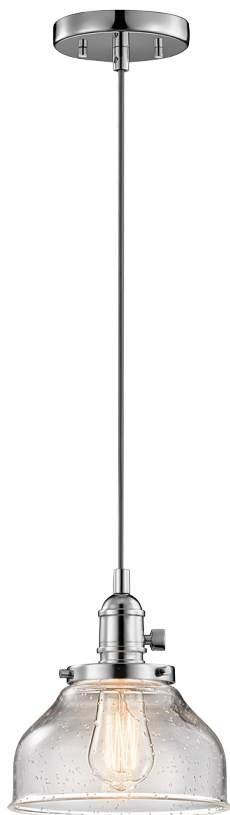

Avery Collection
Avery 1 Light Mini Pendant in Chrome
 43850CH (Chrome)

Project Name: _____
 Location: _____
 Type: _____
 Qty: _____
 Comments: _____

Ordering Information

Product ID	43850CH
Finish	Chrome
Available Finishes	CH, NI, OZ
Collection	Avery Collection

Dimensions

Base Backplate	5.00 DIA
Weight	2.00 LBS

Specifications

Material	Glass
Glass Description	Clear Seeded

Electrical

Voltage	120V
---------	------

Qualifications

Safety Rated	Dry
Warranty	www.kichler.com/warranty

Primary Lamping

Light Source	Incandescent
Lamp Included	Not Included
Number of Lights/LEDs	1
Max or Nominal Watt	100W
Socket Wire	105
Socket Type	Medium
Lamp Type	A19

Dimensions

Height	8.50"
Overall Height	125.00"
Width	8.00"