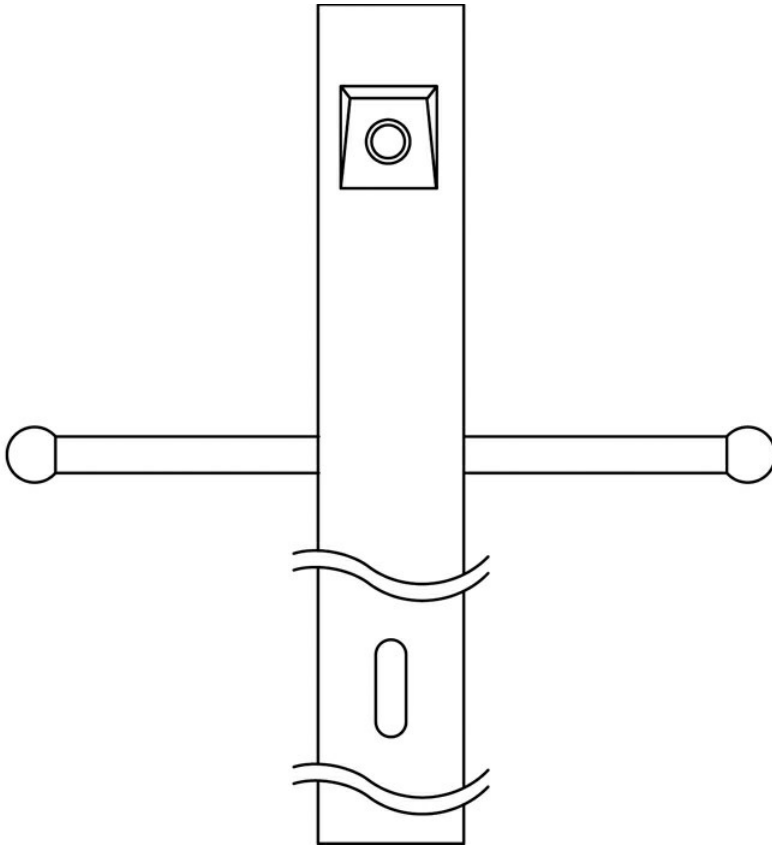

Product ID	49904AZ
Finish	Architectural Bronze
Available Finishes	AZ, BK, WH

Dimensions

Weight	3.85 LBS
--------	----------

Specifications

Material	Aluminum
----------	----------

Electrical

Voltage	120V
---------	------

Qualifications

Safety Rated	Not Required
Warranty	www.kichler.com/warranty

Primary Lamping

Lamp Included	Not Included
---------------	--------------

Dimensions

Height	84.00"
Width	3.00"

Notes:

- 1) Information provided is subject to change without notice. All values are design or typical values when measured under laboratory conditions.
- 2) Incandescent Equivalent: The incandescent equivalent as presented is an approximate number and is for reference only.

Product ID	49904BK
Finish	Black (Painted)
Available Finishes	AZ, BK, WH

Dimensions

Weight	3.85 LBS
--------	----------

Specifications

Material	Aluminum
----------	----------

Electrical

Voltage	120V
---------	------