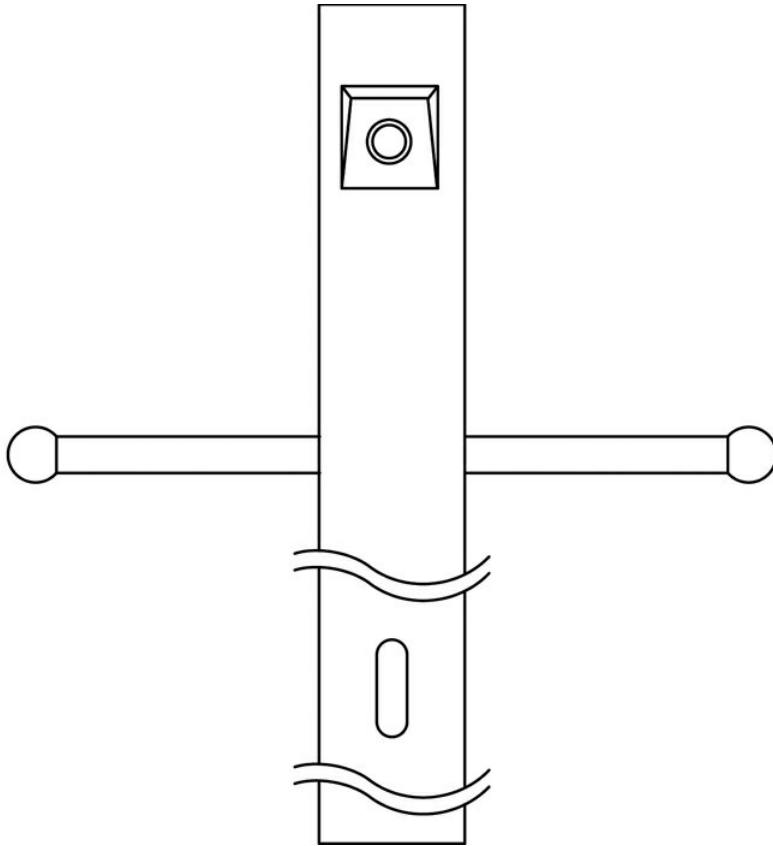

Qualifications

Safety Rated	Not Required
Warranty	www.kichler.com/warranty

Primary Lamping

Lamp Included	Not Included
---------------	--------------

Dimensions

Height	84.00"
Width	3.00"

Notes:

- 1) Information provided is subject to change without notice. All values are design or typical values when measured under laboratory conditions.
- 2) Incandescent Equivalent: The incandescent equivalent as presented is an approximate number and is for reference only.

Dimensions

Weight	3.85 LBS
--------	----------

Specifications

Material	Aluminum
----------	----------

Electrical

Voltage	120V
---------	------

Qualifications

Safety Rated	Not Required
Warranty	www.kichler.com/warranty

Primary Lamping

Lamp Included	Not Included
---------------	--------------

Dimensions

Height	84.00"
Width	3.00"

Notes:

- 1) Information provided is subject to change without notice. All values are design or typical values when measured under laboratory conditions.
- 2) Incandescent Equivalent: The incandescent equivalent as presented is an approximate number and is for reference only.