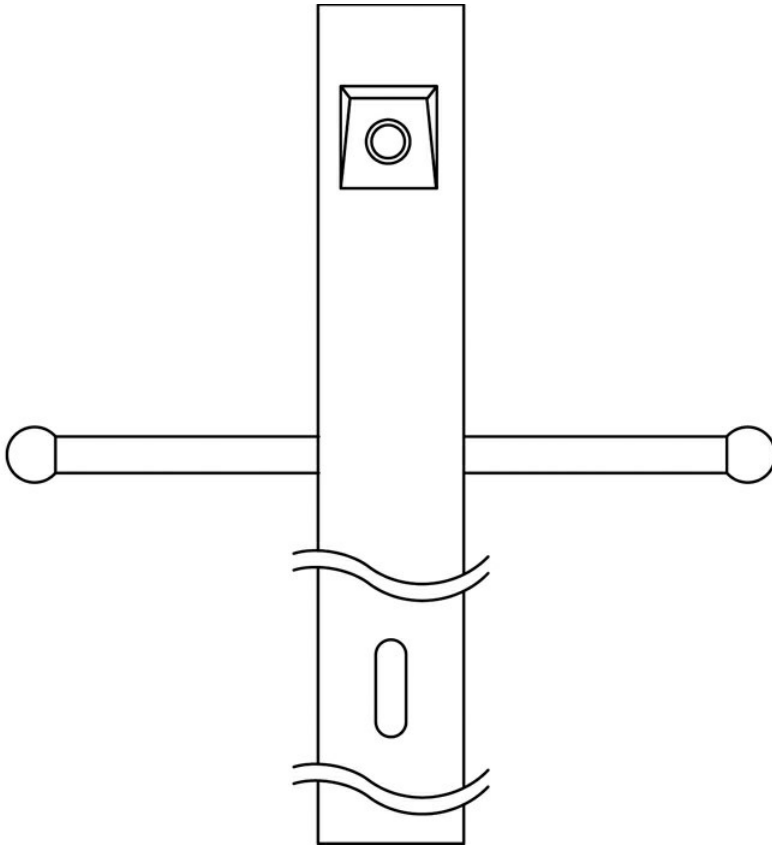

Post w/External Photoeye and ladder rest AZ

49904AZ (Architectural Bronze)

Project Name: _____

Location: _____

Type: _____

Qty: _____

Comments: _____

Ordering Information

Product ID	49904AZ
Finish	Architectural Bronze
Available Finishes	AZ, BK, WH

Dimensions

Weight	3.85 LBS
--------	----------

Specifications

Material	Aluminum
----------	----------

Electrical

Voltage	120V
---------	------

Qualifications

Safety Rated	Not Required
Warranty	www.kichler.com/warranty

Primary Lamping

Lamp Included	Not Included
---------------	--------------

Dimensions

Height	84.00"
Width	3.00"

Notes:

- 1) Information provided is subject to change without notice. All values are design or typical values when measured under laboratory conditions.
- 2) Incandescent Equivalent: The incandescent equivalent as presented is an approximate number and is for reference only.

Product ID	49904BK
Finish	Black (Painted)
Available Finishes	AZ, BK, WH

Dimensions

Weight	3.85 LBS
--------	----------

Specifications

Material	Aluminum
----------	----------

Electrical

Voltage	120V
---------	------