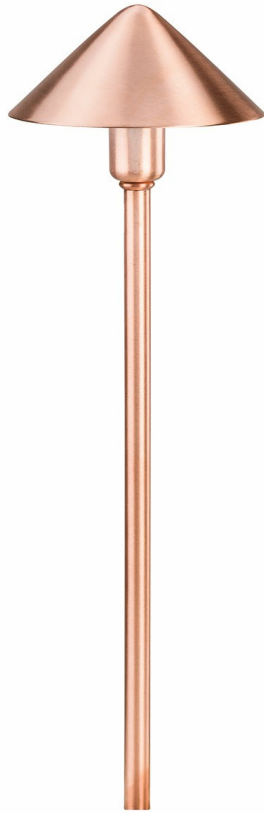

LED Fundamentals 2700K Path Light CO

15839CO27R (Copper)

Project Name: _____

Location: _____

Type: _____

Qty: _____

Comments: _____

Dimensions

Height	21.50"
Width	6.00"

Ordering Information

Product ID	15839CO27R
Finish	Copper
Available Finishes	CO, CO, TZT, TZT

Dimensions

Weight	9.00 LBS
--------	----------

Photometrics

Color Rendering Index	80
-----------------------	----

2) Incandescent Equivalent: The incandescent equivalent as presented is an approximate number and is for reference only.

LED Fundamentals 3000K Path Light CO

15839CO30R (Copper)

Dimensions

Height	21.50"
Width	6.00"

Project Name: _____
Location: _____
Type: _____
Qty: _____
Comments: _____

Ordering Information

Product ID	15839CO30R
Finish	Copper
Available Finishes	CO, CO, TZT, TZT

Dimensions

Weight	9.00 LBS
--------	----------