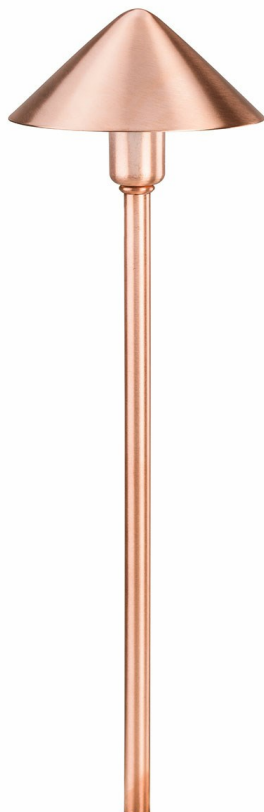

LED Fundamentals 2700K Path Light CO

15839CO27R (Copper)

Project Name: _____

Location: _____

Type: _____

Qty: _____

Comments: _____

Dimensions

Height	21.50"
Width	6.00"

Ordering Information

Product ID	15839CO27R
Finish	Copper
Available Finishes	CO, CO, TZT, TZT

Dimensions

Weight	9.00 LBS
--------	----------

Photometrics

Color Rendering Index	80
-----------------------	----

2) Incandescent Equivalent: The incandescent equivalent as presented is an approximate number and is for reference only.

LED Fundamentals 3000K Path Light CO

15839CO30R (Copper)

Dimensions

Height	21.50"
Width	6.00"

Project Name: _____
Location: _____
Type: _____
Qty: _____
Comments: _____

Ordering Information

Product ID	15839CO30R
Finish	Copper
Available Finishes	CO, CO, TZT, TZT

Dimensions

Weight	9.00 LBS
--------	----------