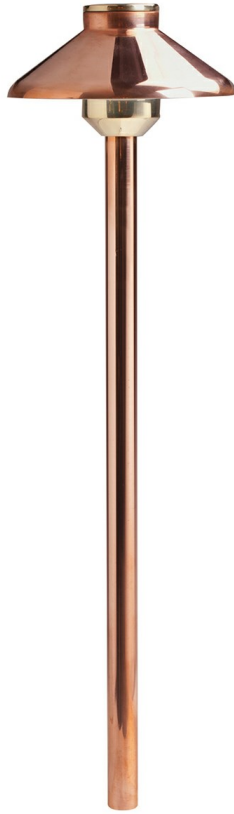

2700K Llenita LED Path CO

15821CO27 (Copper)

Project Name: _____
Location: _____
Type: _____
Qty: _____
Comments: _____

Ordering Information

Product ID	15821CO27
Finish	Copper
Available Finishes	AZT, BBR, CO, AZT, BBR, CO

Dimensions

Weight	1.50 LBS

Specifications

Material	Copper

Electrical

Voltage	12V

Qualifications

Safety Rated	Wet
Warranty	www.kichler.com/warranty

Primary Lamping

Light Source	LED
Lamp Included	Integrated

Dimensions

Height	15.00"
Length	6.25"
Width	6.25"

Notes:

1) Information provided is subject to change without notice. All values are design or typical values when measured under laboratory conditions.
2) Incandescent Equivalent: The incandescent equivalent as presented is an approximate number and is for reference only.