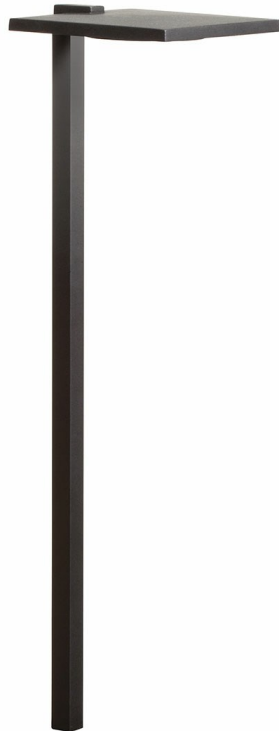

LED Shallow Shade - Small BKT

15805BKT27R (Textured Black)

Project Name: _____

Location: _____

Type: _____

Qty: _____

Comments: _____

Dimensions

Height	23.75"
Width	6.00"

Ordering Information

Product ID	15805BKT27R
Finish	Textured Black
Available Finishes	BKT, BKT

Photometrics

Kelvin Temperature	2700K
Color Rendering Index	80
Volt AMPERE	5.8

Electrical

2) Incandescent Equivalent: The incandescent equivalent as presented is an approximate number and is for reference only.

LED Shallow Shade - Small BKT

15805BKT30R (Textured Black)

Project Name: _____

Location: _____

Type: _____

Qty: _____

Comments: _____

Ordering Information

Product ID	15805BKT30R
Finish	Textured Black
Available Finishes	BKT, BKT

Photometrics

Kelvin Temperature	3000K
Color Rendering Index	80
Volt AMPERE	5.8