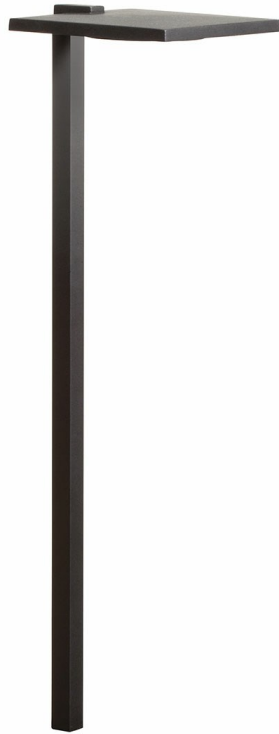

LED Shallow Shade - Small BKT

15805BKT27R (Textured Black)

Project Name: _____

Location: _____

Type: _____

Qty: _____

Comments: _____

Dimensions

Height	23.75"
Width	6.00"

Ordering Information

Product ID	15805BKT27R
Finish	Textured Black
Available Finishes	BKT, BKT

Photometrics

Kelvin Temperature	2700K
Color Rendering Index	80
Volt AMPERE	5.8

Electrical

2) Incandescent Equivalent: The incandescent equivalent as presented is an approximate number and is for reference only.

LED Shallow Shade - Small BKT

15805BKT30R (Textured Black)

Project Name: _____

Location: _____

Type: _____

Qty: _____

Comments: _____

Ordering Information

Product ID	15805BKT30R
Finish	Textured Black
Available Finishes	BKT, BKT

Photometrics

Kelvin Temperature	3000K
Color Rendering Index	80
Volt AMPERE	5.8