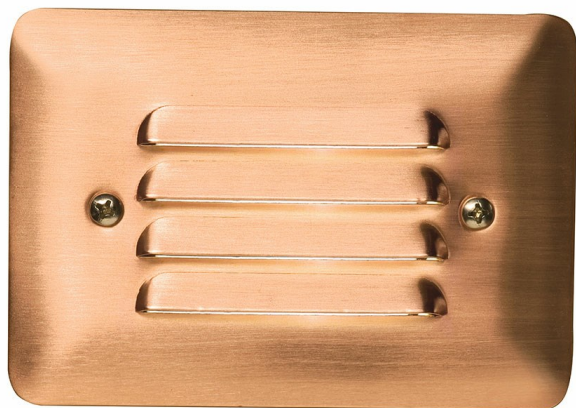

3000K Warm-White LED Mini Step Light CO

15782CO30R (Copper)

Project Name: _____
Location: _____
Type: _____
Qty: _____
Comments: _____

Ordering Information

Product ID	15782CO30R
Finish	Copper
Available Finishes	AZT, AZT, BBR, BBR, BKT, BKT, CO, CO, WHT, WHT

Electrical

Voltage	15V

Qualifications

Safety Rated	Wet
Warranty	www.kichler.com/warranty

Primary Lamping

Light Source	LED
Lamp Included	Not Included
Max or Nominal Watt	2.5W

Dimensions

Height	3.50"
Length	3.00"
Width	5.00"

Notes:

1) Information provided is subject to change without notice. All values are design or typical values when measured under laboratory conditions.
2) Incandescent Equivalent: The incandescent equivalent as presented is an approximate number and is for reference only.