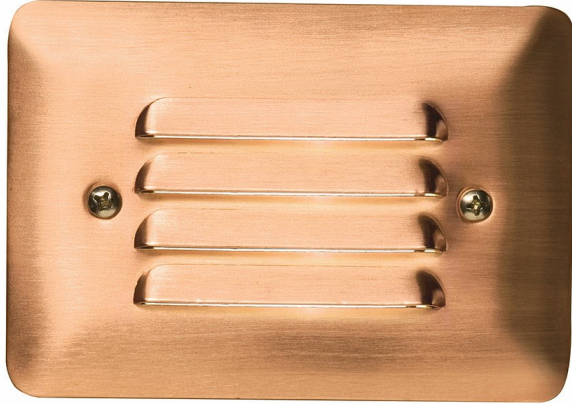

2700K Warm-White LED Mini Step Light CO

15782CO27R (Copper)

Project Name: _____

Location: _____

Type: _____

Qty: _____

Comments: _____

Ordering Information