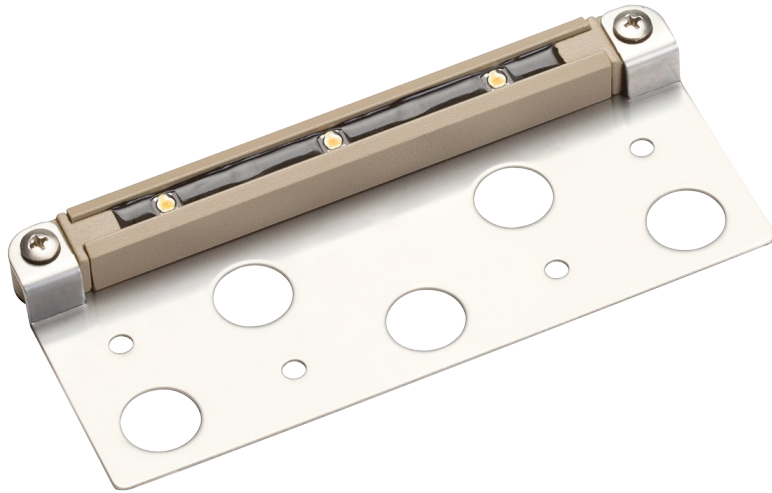

3 LED - w/ Bracket (6.9 in) SD

15745SD30 (Sand)

Project Name: _____

Location: _____

Type: _____

Qty: _____

Comments: _____

Dimensions

Height	0.75"
Length	7.00"
Width	3.00"

Ordering Information

Product ID	15745SD30
Finish	Sand
Available Finishes	AZT, AZT, BBR, BBR, CO, CO, CO, GRY, GRY, GRY, SSD, SD, WHT, WHT

Dimensions

Weight	0.55 LBS

Photometrics

Kelvin Temperature	3000K

Specifications

Material	Aluminum

Electrical

Voltage	12VAC/VDC
Operating Voltage Range	9-15 VAC/VDC

Qualifications

Safety Rated	Wet
Expected Life Span	40000 Hours
Warranty	www.kichler.com/warranty

Primary Lamping

Light Source	LED
Lamp Included	Integrated
Number of Lights/LEDs	3
Max or Nominal Watt	.81W

Notes:

1) Information provided is subject to change without notice. All values are design or typical values when measured under laboratory conditions.
2) Incandescent Equivalent: The incandescent equivalent as presented is an approximate number and is for reference only.