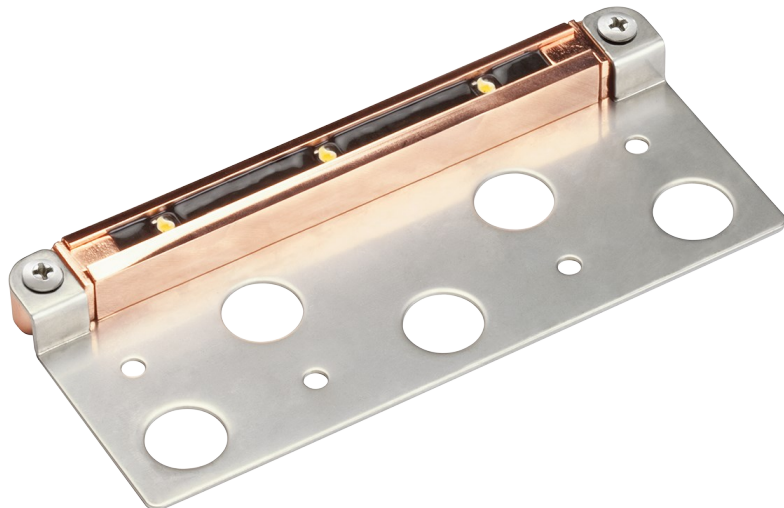

Dimensions

Height	0.75"
Length	7.00"
Width	3.00"

Notes:

- 1) Information provided is subject to change without notice. All values are design or typical values when measured under laboratory conditions.
- 2) Incandescent Equivalent: The incandescent equivalent as presented is an approximate number and is for reference only.

Under /Deck/Rail-Stone Cap Light 6 inch CO

15745CO30 (Copper)

Project Name: _____

Location: _____

Type: _____

Qty: _____

Comments: _____

Dimensions