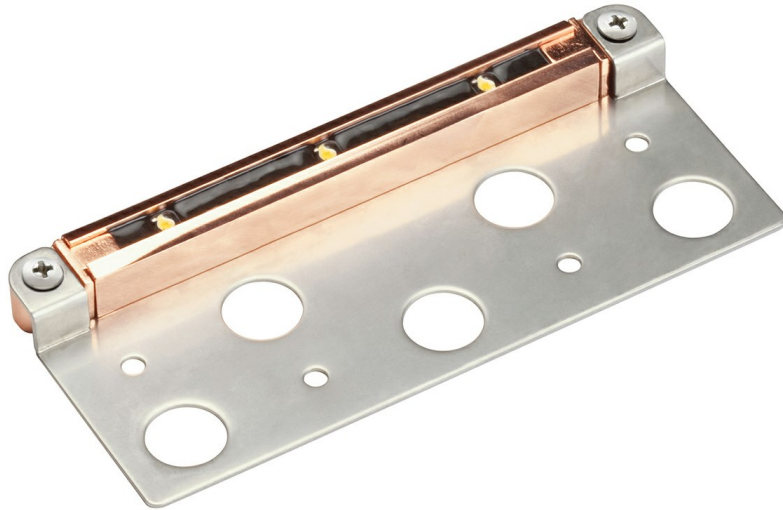

Dimensions

Height	0.75"
Length	7.00"
Width	3.00"

Notes:

- 1) Information provided is subject to change without notice. All values are design or typical values when measured under laboratory conditions.
- 2) Incandescent Equivalent: The incandescent equivalent as presented is an approximate number and is for reference only.

Primary Lamping

Light Source	LED
Lamp Included	Integrated
Number of Lights/LEDs	3
Max or Nominal Watt	.81W

Dimensions

Height	0.75"
Length	7.00"
Width	3.00"

Notes:

- 1) Information provided is subject to change without notice. All values are design or typical values when measured under laboratory conditions.
- 2) Incandescent Equivalent: The incandescent equivalent as presented is an approximate number and is for reference only.

3 LED with Bracket

15745CO27 (Copper)

Dimensions

Height	0.75"
Length	7.00"
Width	3.00"

Project Name: _____
Location: _____
Type: _____
Qty: _____
Comments: _____

Ordering Information

Product ID	15745CO27
Finish	Copper
Available Finishes	AZT, BBR, GRY, GRY, SD, WHT, CO, AZT, BBR, CO, GRY, SSD, WHT