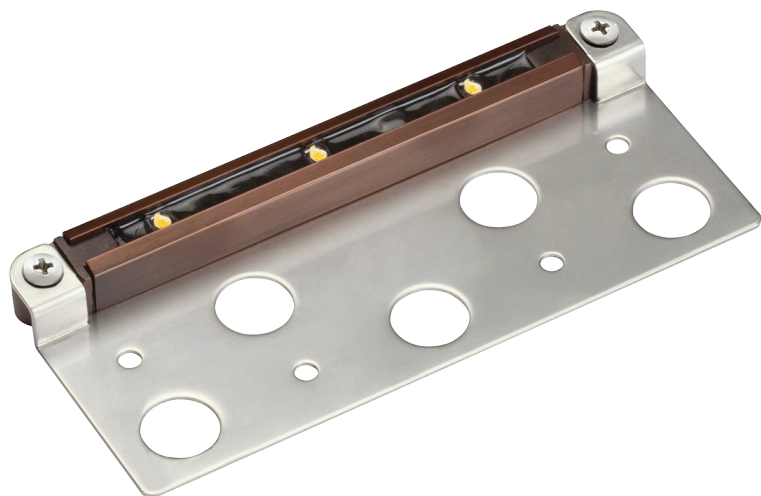

Primary Lamping

Light Source	LED
Lamp Included	Integrated
Number of Lights/LEDs	3
Max or Nominal Watt	.81W

Dimensions

Height	0.75"
Length	7.00"
Width	3.00"

Notes:

- 1) Information provided is subject to change without notice. All values are design or typical values when measured under laboratory conditions.
- 2) Incandescent Equivalent: The incandescent equivalent as presented is an approximate number and is for reference only.