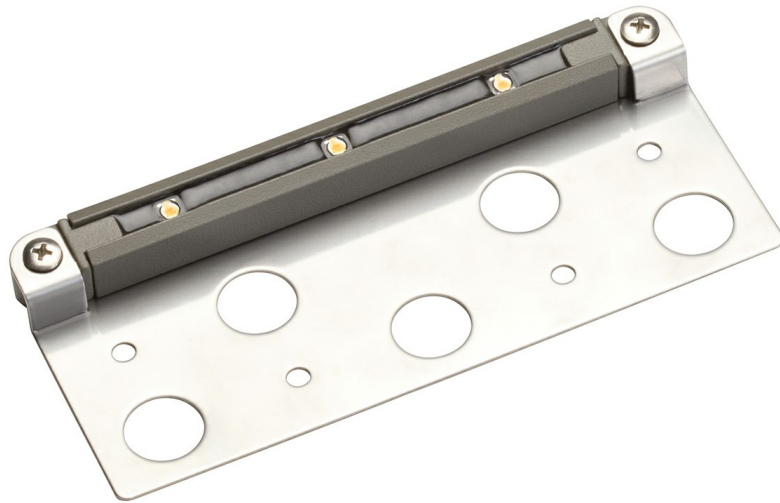

2) Incandescent Equivalent: The incandescent equivalent as presented is an approximate number and is for reference only.

3 LED with Bracket

15745GRY27 (Gray)

Dimensions

Height	0.75"
Length	7.00"
Width	3.00"