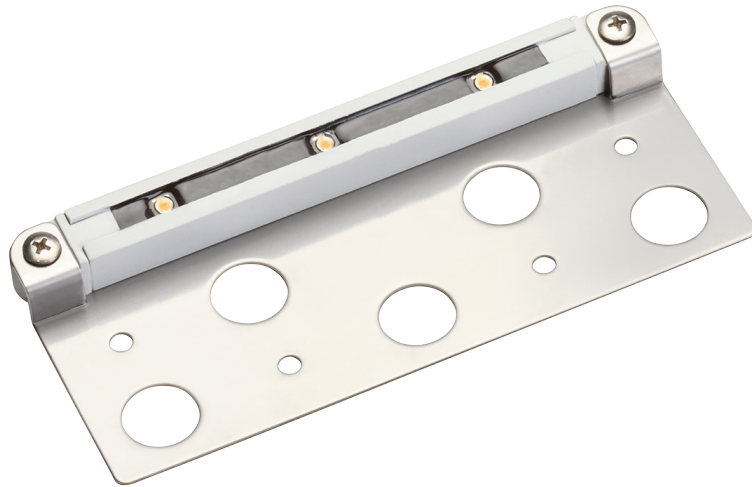

3 LED - w/ Bracket (6.9 in) WHT

15745WHT30 (Textured White)

Project Name: _____

Location: _____

Type: _____

Qty: _____

Comments: _____

Ordering Information

Product ID	15745WHT30
Finish	Textured White
Available Finishes	AZT, AZT, BBR, BBR, CO, CO, GRY, GRY, GRY, SSD, SD, WHT, WHT, CO

Dimensions

Weight	0.55 LBS

Photometrics

Kelvin Temperature	3000K

Specifications

Material	Aluminum

Electrical

Voltage	12VAC/VDC
Operating Voltage Range	9-15 VAC/VDC

Qualifications

Safety Rated	Wet
Expected Life Span	40000 Hours
Warranty	www.kichler.com/warranty

Primary Lamping

Light Source	LED
Lamp Included	Integrated
Number of Lights/LEDs	3
Max or Nominal Watt	.81W

Dimensions

Height	0.75"
Length	7.00"
Width	2.25"

Notes:

1) Information provided is subject to change without notice. All values are design or typical values when measured under laboratory conditions.
2) Incandescent Equivalent: The incandescent equivalent as presented is an approximate number and is for reference only.