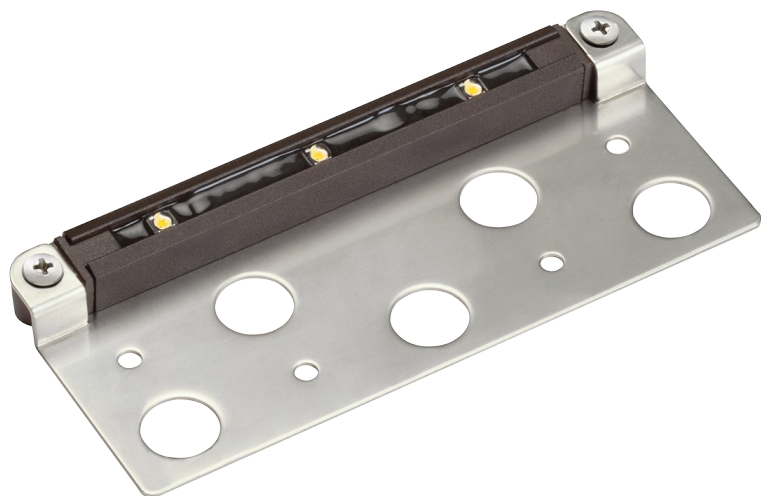

Under-Deck, rail-stone cap light 6 inch in texture

15745AZT30 (Textured Architectural Bronze)

Project Name: _____
Location: _____
Type: _____
Qty: _____
Comments: _____

Ordering Information

Product ID	15745AZT30
Finish	Textured Architectural Bronze
Available Finishes	AZT, AZT, BBR, BBR, CO, CO, CO, GRY, GRY, GRY, SSD, SD, WHT, WHT

Dimensions

Weight	0.55 LBS

Photometrics

Kelvin Temperature	3000K

Specifications

Material	Aluminum

Electrical

Voltage	12VAC/VCC
Operating Voltage Range	9-15 VAC/VDC

Qualifications

Safety Rated	Wet
Expected Life Span	40000 Hours
Warranty	www.kichler.com/warranty

Primary Lamping

Light Source	LED
Lamp Included	Integrated
Number of Lights/LEDs	3
Max or Nominal Watt	.81W

Dimensions

Height	0.75"
Length	7.00"
Width	3.00"

Notes:

1) Information provided is subject to change without notice. All values are design or typical values when measured under laboratory conditions.
2) Incandescent Equivalent: The incandescent equivalent as presented is an approximate number and is for reference only.