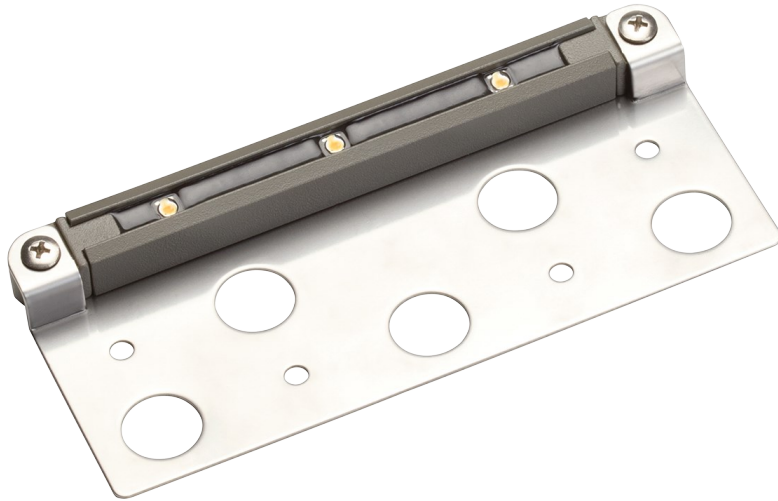

3 LED - w/ Bracket (6.9 in) GRY

15745GRY30 (Gray)

Project Name: _____

Location: _____

Type: _____

Qty: _____

Comments: _____

Dimensions

Height	0.75"
Length	7.00"
Width	3.00"

Ordering Information

Product ID	15745GRY30
Finish	Gray
Available Finishes	AZT, AZT, BBR, BBR, CO, CO, CO, GRY, GRY, GRY, SSD, SD, WHT, WHT

Dimensions

Weight	0.55 LBS

Photometrics

Kelvin Temperature	3000K

Specifications

Material	Aluminum

Electrical

Voltage	12VAC/VDC
Operating Voltage Range	9-15 VAC/VDC

Qualifications

Safety Rated	Wet
Expected Life Span	40000 Hours
Warranty	www.kichler.com/warranty

Primary Lamping

Light Source	LED
Lamp Included	Integrated
Number of Lights/LEDs	3
Max or Nominal Watt	.81W

Notes:

1) Information provided is subject to change without notice. All values are design or typical values when measured under laboratory conditions.

2) Incandescent Equivalent: The incandescent equivalent as presented is an approximate number and is for reference only.