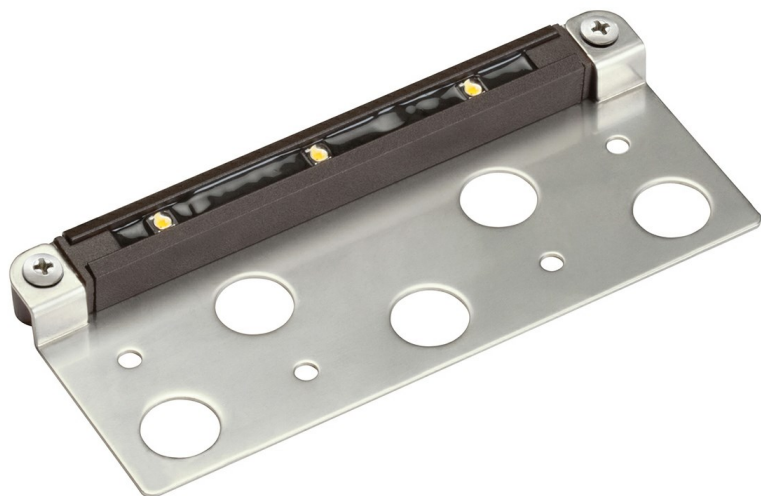

Dimensions

Weight	0.55 LBS
--------	----------

Photometrics

Kelvin Temperature	2560K
--------------------	-------

Specifications

Material	Aluminum
----------	----------

Electrical

Voltage	12VAC/VDC
Operating Voltage Range	9-15 VAC/VDC

Dimensions

Height	0.75"
Length	7.00"
Width	3.00"

Notes:

- 1) Information provided is subject to change without notice. All values are design or typical values when measured under laboratory conditions.
- 2) Incandescent Equivalent: The incandescent equivalent as presented is an approximate number and is for reference only.

Under-Deck, rail-stone cap light 6 inch in texture

15745AZT30 (Textured Architectural Bronze)

Project Name: _____
Location: _____
Type: _____
Qty: _____
Comments: _____

Ordering Information

Product ID	15745AZT30
Finish	Textured Architectural Bronze
Available Finishes	AZT, AZT, BBR, BBR, CO, CO, CO, GRY, GRY, GRY, SSD, SD, WHT, WHT

Dimensions

Weight	0.55 LBS
--------	----------

Photometrics

Kelvin Temperature	3000K
--------------------	-------

Specifications

Material	Aluminum
----------	----------

Electrical

Voltage	12VAC/VCC
Operating Voltage Range	9-15 VAC/VDC