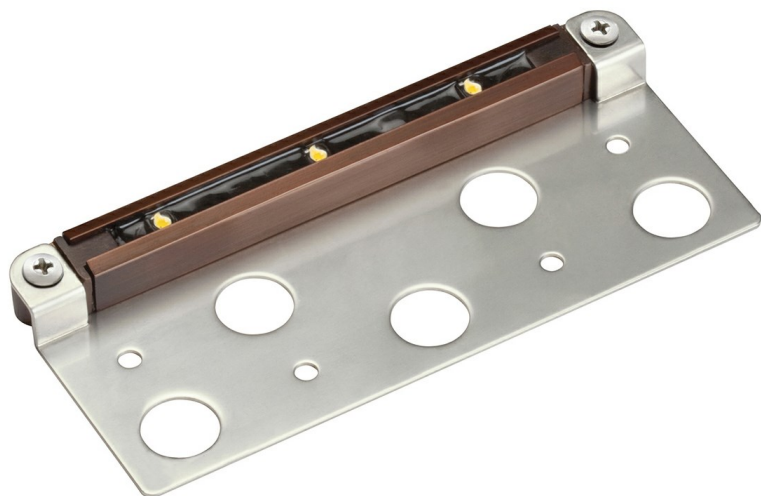

3 LED with Bracket

15745BBR27 (Bronzed Brass)

Project Name: _____
Location: _____
Type: _____
Qty: _____
Comments: _____

Ordering Information

Product ID	15745BBR27
Finish	Bronzed Brass
Available Finishes	AZT, BBR, GRY, GRY, SD, WHT, CO, AZT, BBR, CO, GRY, SSD, WHT

Dimensions

Weight	0.55 LBS

Photometrics

Kelvin Temperature	2560K

Specifications

Material	Brass

Electrical

Voltage	12VAC/VDC
Operating Voltage Range	9-15 VAC/VDC

Qualifications

Safety Rated	Wet
Expected Life Span	40000 Hours
Warranty	www.kichler.com/warranty

Primary Lamping

Light Source	LED
Lamp Included	Integrated
Number of Lights/LEDs	3
Max or Nominal Watt	.81W

Dimensions

Height	0.75"
Length	7.00"
Width	3.00"

Notes:

1) Information provided is subject to change without notice. All values are design or typical values when measured under laboratory conditions.
2) Incandescent Equivalent: The incandescent equivalent as presented is an approximate number and is for reference only.