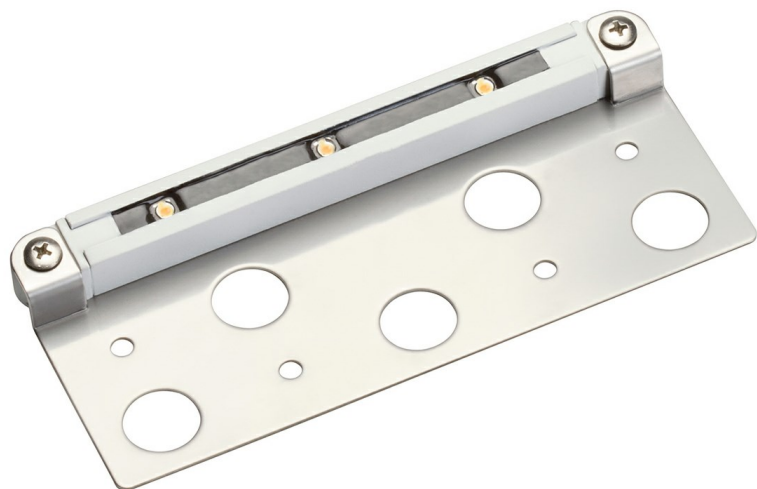

3 LED with Bracket

15745WHT27 (Textured White)

Project Name: _____
Location: _____
Type: _____
Qty: _____
Comments: _____

Ordering Information

Product ID	15745WHT27
Finish	Textured White
Available Finishes	AZT, BBR, GRY, SD, WHT, CO, AZT, BBR, CO, GRY, SSD, WHT

Dimensions

Weight	0.55 LBS

Photometrics

Kelvin Temperature	2560K

Specifications

Material	Aluminum

Electrical

Voltage	12VAC/VDC
Operating Voltage Range	9-15 VAC/VDC

Qualifications

Safety Rated	Wet
Expected Life Span	40000 Hours
Warranty	www.kichler.com/warranty

Primary Lamping

Light Source	LED
Lamp Included	Integrated
Number of Lights/LEDs	3
Max or Nominal Watt	.81W

Dimensions

Height	0.75"
Length	7.00"
Width	3.00"

Notes:

1) Information provided is subject to change without notice. All values are design or typical values when measured under laboratory conditions.
2) Incandescent Equivalent: The incandescent equivalent as presented is an approximate number and is for reference only.