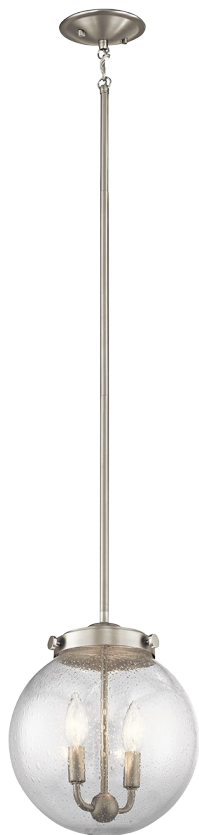

Dimensions

| | |
|-------------------|----------|
| Base Backplate | 5.00 DIA |
| Chain/Stem Length | 36.00" |
| Weight | 4.50 LBS |

Specifications

| | |
|-------------------|--------------|
| Material | Steel |
| Glass Description | Clear Seeded |

| | |
|-----------------------|--------------|
| Light Source | Incandescent |
| Lamp Included | Not Included |
| Number of Lights/LEDs | 2 |
| Max or Nominal Watt | 60W |
| Socket Wire | 105 |
| Socket Type | Candelabra |
| Lamp Type | B |
| Bulb Product ID | 4064CLR |

Holbrook Collection

Holbrook 2 Light Mini Pendant in Brushed Nickel

NI

42588NI (Brushed Nickel)

Dimensions

| | |
|----------------|--------|
| Height | 12.00" |
| Overall Height | 50.00" |
| Width | 10.00" |