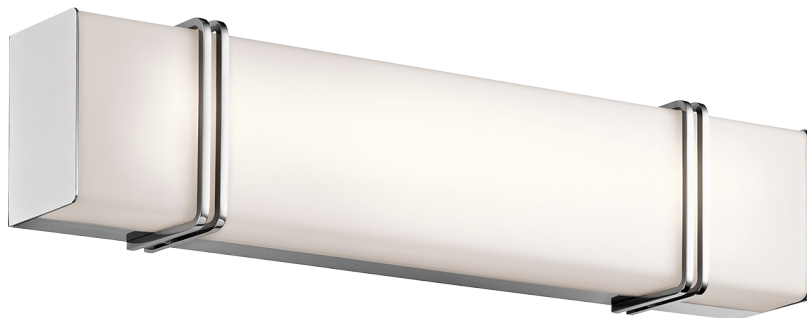

Impello Collection

Impello 24" Linear LED Bath Light in Chrome CH

45838CHLED (Chrome)

Project Name: _____
 Location: _____
 Type: _____
 Qty: _____
 Comments: _____

Dimensions

Height	5.50"
Width	24.25"

Ordering Information

Product ID	45838CHLED
Finish	Chrome
Available Finishes	CH, OZ
Collection	Impello Collection

Dimensions

Extension	3.50"
Height from center of Wall opening	2.75"
Base Backplate	23.50 X 4.75
Weight	9.00 LBS

Photometrics

Kelvin Temperature	3000K
Color Rendering Index	90

Specifications

Material	Glass
Glass Description	Satin Etched White

Electrical

Dimmable	Yes
Dimmable Notes	This LED is compatible with most standard incandescent dimmers, LED dimmers, and electronic low voltage dimmers. For more information, go to Kichler.com/dimming .
Voltage	120V
Input Voltage	Single(120)

Impello Collection

Impello 24" Linear LED Bath Light in Olde Bronze

45838OZLED (Olde Bronze)

Dimensions

Height	5.50"
Width	24.25"

Project Name: _____
Location: _____
Type: _____
Qty: _____
Comments: _____

Ordering Information