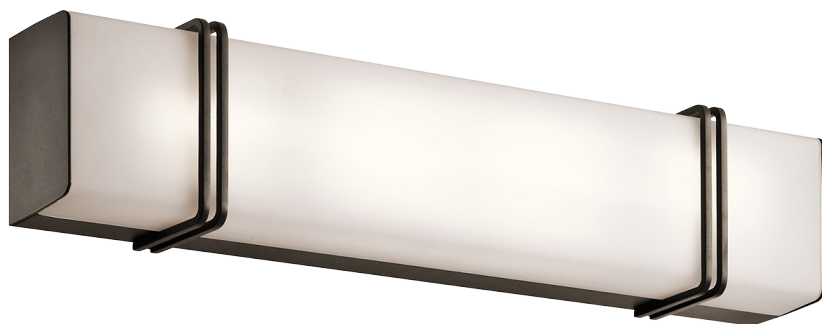

Impello Collection

Impello 24" Linear LED Bath Light in Chrome CH

45838CHLED (Chrome)

Project Name: _____
 Location: _____
 Type: _____
 Qty: _____
 Comments: _____

Dimensions

Height	5.50"
Width	24.25"

Ordering Information

Product ID	45838CHLED
Finish	Chrome
Available Finishes	CH, OZ
Collection	Impello Collection

Dimensions

Extension	3.50"
Height from center of Wall opening	2.75"
Base Backplate	23.50 X 4.75
Weight	9.00 LBS

Photometrics

Kelvin Temperature	3000K
Color Rendering Index	90

Specifications

Material	Glass
Glass Description	Satin Etched White

Electrical

Dimmable	Yes
Dimmable Notes	This LED is compatible with most standard incandescent dimmers, LED dimmers, and electronic low voltage dimmers. For more information, go to Kichler.com/dimming .
Voltage	120V
Input Voltage	Single(120)

Impello Collection

Impello 24" Linear LED Bath Light in Olde Bronze

45838OZLED (Olde Bronze)

Dimensions

Height	5.50"
Width	24.25"

Project Name: _____
Location: _____
Type: _____
Qty: _____
Comments: _____

Ordering Information