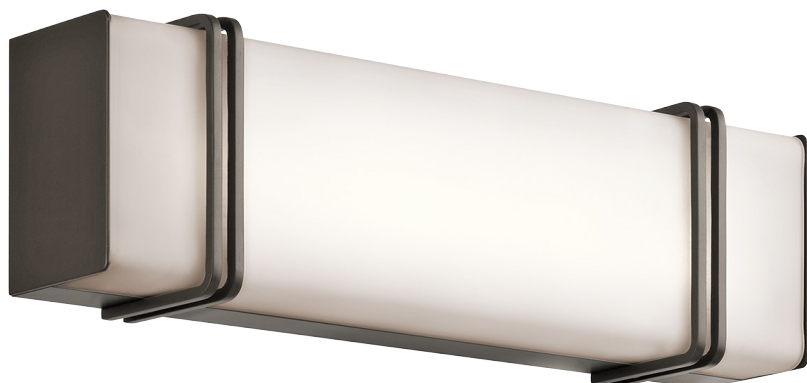

Impello Collection
Impello 18" LED Linear Bath Light in Chrome CH
 45801CHLED (Chrome)

Project Name: _____
 Location: _____
 Type: _____
 Qty: _____
 Comments: _____

Dimensions

Height	5.50"
Width	18.25"

Ordering Information

Product ID	45801CHLED
Finish	Chrome
Available Finishes	CH, OZ
Collection	Impello Collection

Dimensions

Extension	3.50"
Height from center of Wall opening	2.75"
Base Backplate	17.50 X 7.75
Weight	8.00 LBS

Impello Collection
Impello 18" LED Linear Bath Light in Chrome CH
45801CHLED (Chrome)

Project Name: _____
Location: _____
Type: _____
Qty: _____
Comments: _____

Initial Lumens	1800
Delivered Efficacy	45
Max or Nominal Watt	20W
Dimming	Yes

Impello Collection

Impello 18" LED Linear Bath Light in Olde Bronze

45801OZLED (Olde Bronze)

Project Name: _____
Location: _____
Type: _____
Qty: _____
Comments: _____

Dimensions

Height	5.50"
Width	18.25"

Ordering Information