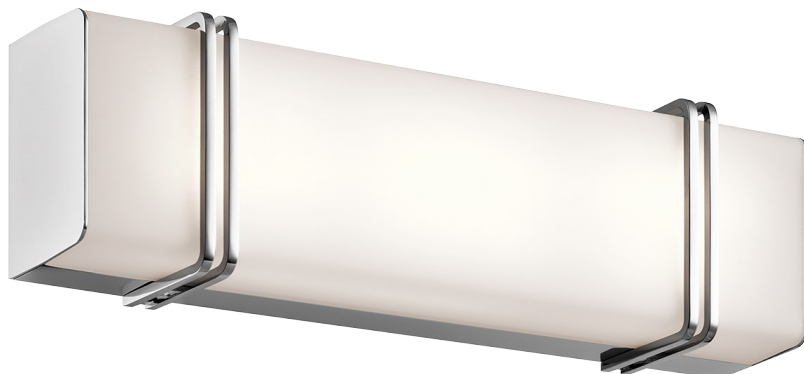

Impello Collection
Impello 18" LED Linear Bath Light in Chrome CH
 45801CHLED (Chrome)

Project Name: _____
 Location: _____
 Type: _____
 Qty: _____
 Comments: _____

Dimensions

Height	5.50"
Width	18.25"

Ordering Information

Product ID	45801CHLED
Finish	Chrome
Available Finishes	CH, OZ
Collection	Impello Collection

Dimensions

Extension	3.50"
Height from center of Wall opening	2.75"
Base Backplate	17.50 X 7.75
Weight	8.00 LBS

Photometrics

Kelvin Temperature	3000K
Color Rendering Index	90

Specifications

Material	Glass
Glass Description	Satin Etched White

Electrical

Dimmable	Yes
Dimmable Notes	This LED is compatible with most standard incandescent dimmers, LED dimmers, and electronic low voltage dimmers. For more information, go to Kichler.com/dimming .
Voltage	120V
Input Voltage	Single(120)

Impello Collection

Impello 18" LED Linear Bath Light in Olde Bronze

45801OZLED (Olde Bronze)

Project Name: _____
Location: _____
Type: _____
Qty: _____
Comments: _____

Dimensions

Height	5.50"
Width	18.25"

Ordering Information