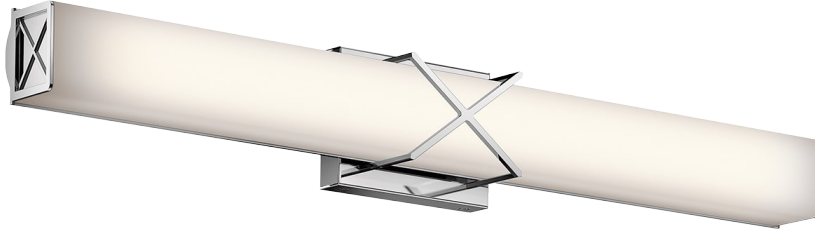

Trinsic Collection  
Trinsic 32" LED Bath Light in Chrome  
45658CHLED (Chrome)

Project Name: \_\_\_\_\_  
Location: \_\_\_\_\_  
Type: \_\_\_\_\_  
Qty: \_\_\_\_\_  
Comments: \_\_\_\_\_

### Dimensions

Height	4.50"
Length	3.50"
Width	32.00"

### Dimensions

Extension	3.50"
Height from center of Wall opening	2.26"
Base Backplate	4.25 X 6.00
Weight	1.00 LBS

### Specifications

Material	Steel
Glass Description	Satin Etched White