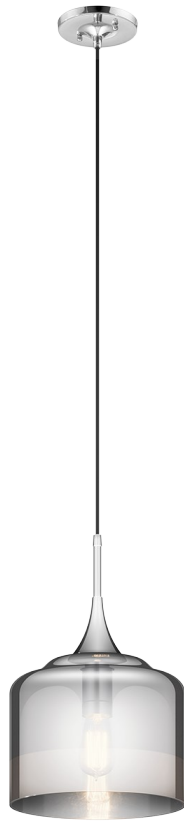

Tabot Collection
Tabot 1 Light Pendant CH
 43354CH (Chrome)

Project Name: _____
 Location: _____
 Type: _____
 Qty: _____
 Comments: _____

Ordering Information

| | |
|------------|------------------|
| Product ID | 43354CH |
| Finish | Chrome |
| Collection | Tabot Collection |

Dimensions

| | |
|----------------|----------|
| Base Backplate | 5.00 DIA |
| Weight | 4.73 LBS |

Specifications

| | |
|-------------------|------------------------|
| Material | Glass |
| Glass Description | Smoke With Chrome Edge |

Electrical

| | |
|---------|------|
| Voltage | 120V |
|---------|------|

Qualifications

| | |
|--------------|--|
| Safety Rated | Dry |
| Warranty | www.kichler.com/warranty |

Primary Lamping

| | |
|-----------------------|--------------|
| Light Source | Incandescent |
| Lamp Included | Not Included |
| Number of Lights/LEDs | 1 |
| Socket Wire | 105 |
| Socket Type | Medium |
| Lamp Type | A19 |

Dimensions

| | |
|----------------|---------|
| Height | 16.75" |
| Overall Height | 115.00" |
| Width | 10.50" |

Alternate Lamps

| Lamp Included | Bulb Listing | Light Source | Max Wattage/Range | Bulb Product ID | Dimming |
|---------------|--------------|--------------|-------------------|-----------------|---------|
| No | Alternate | INCA | 100W | | |
| No | Hybrid | CFL | 23-30W | | |