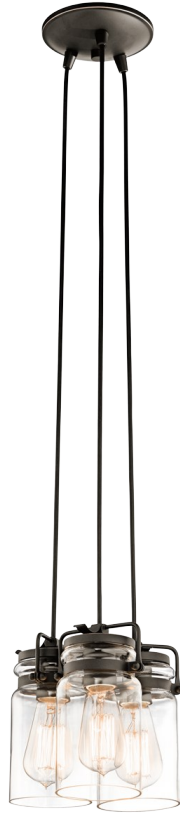

Brinley Collection
3 light Pendant | Olde Bronze
42869OZ (Olde Bronze)

Project Name: _____
Location: _____
Type: _____
Qty: _____
Comments: _____

Ordering Information

Product ID	42869OZ
Finish	Olde Bronze
Available Finishes	NI, OZ
Collection	Brinley Collection

Dimensions

Base Backplate	5.75 DIA
Weight	5.72 LBS

Specifications

Material	Steel
Glass Description	Clear

Electrical

Voltage	120V

Qualifications

Safety Rated	Dry
Warranty	www.kichler.com/warranty

Primary Lamping

Light Source	Incandescent
Lamp Included	Not Included
Number of Lights/LEDs	3
Max or Nominal Watt	100W
Socket Wire	105
Socket Type	Medium
Lamp Type	A19

Dimensions

Height	7.75"
Overall Height	124.00"
Width	8.50"

Alternate Lamps

Lamp Included	Bulb Listing	Light Source	Max Wattage/Range	Bulb Product ID	Dimming
No	Alternate	INCA	60W	4071CLR	
No	Hybrid	CFL	23-30W