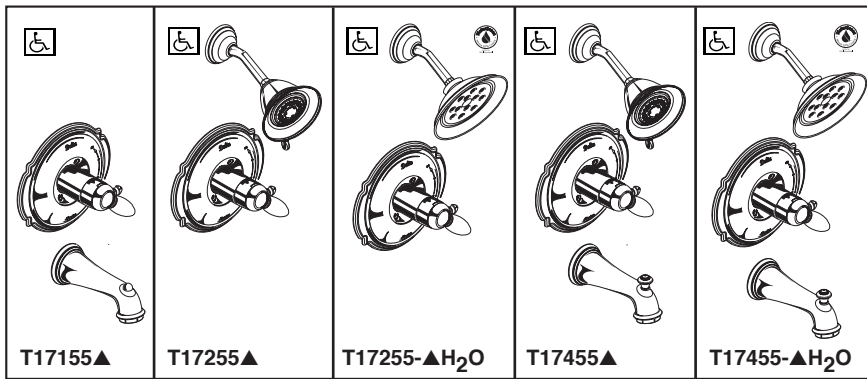

TUB AND SHOWER FAUCET TRIM

- Victorian® Collection
- Tub Only (T17155 Series)
- Shower Only (T17255 Series)
- Tub/Shower (T17455 Series)

FEATURES:

- Monitor® 17 Series pressure balanced bath mixing valve trim
- "-H2O" models include H₂Okinetic® Technology showerhead.

STANDARD SPECIFICATIONS:

- Maintains a balanced pressure of hot and cold water even when a valve is turned on or off elsewhere in the system.
- For use with MultiChoice® Universal rough valve body. (R10000 Series)
- Back-to-back installation capability.
- Solid brass forged body.
- Lever volume control handle; temperature adjustment dial.
- Field adjustable to limit handle rotation into hot water zone.
- Maximum dial rotation adjustable between 90° and 180°.
- All parts replaceable from the front of the valve.
- 2.5 gpm @ 80 PSI for multi setting showerhead and 2.0 gpm @ 80 PSI for models with -H2O suffix.
- Includes decorative trim ring (RP34359).
- Stem extension kit RP77992 can be ordered to allow for an additional 1 3/4" wall thickness. RP77992 ships with chrome escutcheon screws. For special finishes also order RPI 2630 escutcheon screws in desired finish.

COMPLIES WITH:

- ASME A112.18.1 / CSA B125.1
- ASSE 1016
- Indicates compliance to ICC/ANSI A117.1 - Valve control only
- EPA WaterSense®

55 E 11th Street, Indianapolis, Indiana 46280
 350 South Edgeware Road, St. Thomas, ON N5P 4L1
 © 2015 Masco Corporation of Indiana

RP34355▲ Dual Spray Touch-Clean® Showerhead

RP70172▲ 2.0 GPM H₂O Showerhead

Delta reserves the right (1) to make changes in specifications and materials, and (2) to change or discontinue models, both without notice or obligation. Dimensions are for reference only. See current full-line price book or www.deltafaucet.com for finish options and product availability.