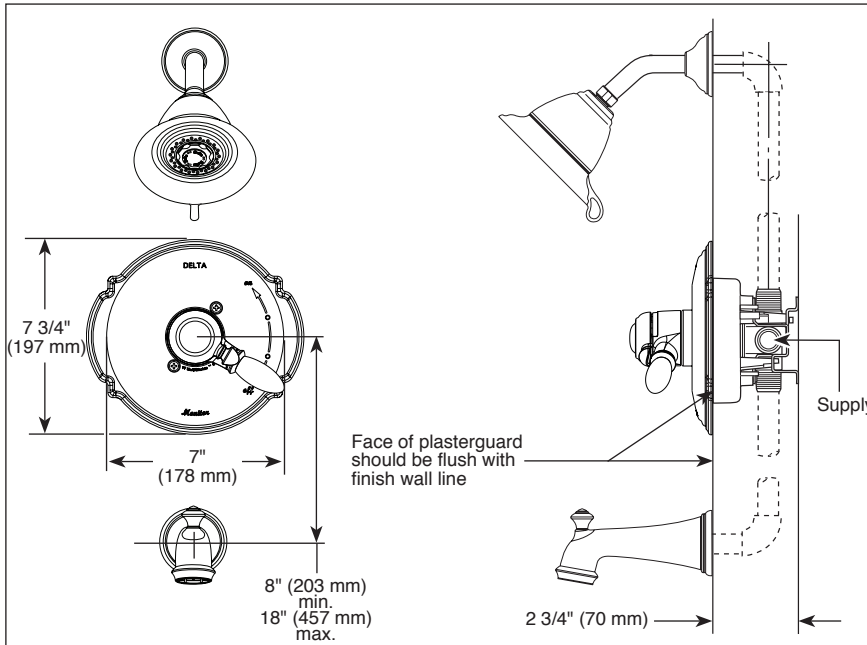

STANDARD SPECIFICATIONS:

- Maintains a balanced pressure of hot and cold water even when a valve is turned on or off elsewhere in the system.
- For use with MultiChoice® Universal rough valve body. (R10000 Series)
- Back-to-back installation capability.
- Solid brass forged body.
- Lever volume control handle; temperature adjustment dial.
- Field adjustable to limit handle rotation into hot water zone.
- Maximum dial rotation adjustable between 90° and 180°.
- All parts replaceable from the front of the valve.
- 2.5 gpm @ 80 PSI for multi setting showerhead and 2.0 gpm @ 80 PSI for models with -H2O suffix.
- Includes decorative trim ring (RP34359).
- Stem extension kit RP77992 can be ordered to allow for an additional 1 3/4" wall thickness. RP77992 ships with chrome escutcheon screws. For special finishes also order RPI 2630 escutcheon screws in desired finish.

COMPLIES WITH:

- ASME A112.18.1 / CSA B125.1
- ASSE 1016
- Indicates compliance to ICC/ANSI A117.1 - Valve control only
- EPA WaterSense®

55 E 11th Street, Indianapolis, Indiana 46280
 350 South Edgeware Road, St. Thomas, ON N5P 4L1
 © 2015 Masco Corporation of Indiana

Submitted Model No.: _____

Specific Features: _____

▲ Designate Proper Finish Suffix

RP34357▲ (Pull-Up Diverter)

RP43028▲ (Non-Diverter)

A712

A716

RP77992 Available Extension Kit

RP34355▲ Dual Spray Touch-Clean® Showerhead

RP70172▲ 2.0 GPM H₂O Showerhead

Delta reserves the right (1) to make changes in specifications and materials, and (2) to change or discontinue models, both without notice or obligation. Dimensions are for reference only. See current full-line price book or www.deltafaucet.com for finish options and product availability.