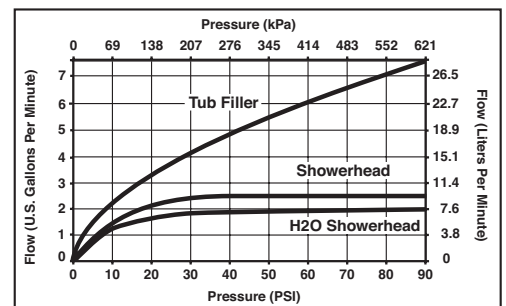

STANDARD SPECIFICATIONS:

- Maintains a balanced pressure of hot and cold water even when a valve is turned on or off elsewhere in the system.
- For use with MultiChoice® Universal rough valve body. (R10000 Series)
- Back-to-back installation capability.
- Solid brass forged body.
- Lever volume control handle; temperature adjustment dial.
- Field adjustable to limit handle rotation into hot water zone.
- Maximum dial rotation adjustable between 90° and 180°.
- All parts replaceable from the front of the valve.
- 2.5 gpm @ 80 PSI for multi setting showerhead and 2.0 gpm @ 80 PSI for models with -H2O suffix.
- Includes decorative trim ring (RP34359).
- Stem extension kit RP77992 can be ordered to allow for an additional 1 3/4" wall thickness. RP77992 ships with chrome escutcheon screws. For special finishes also order RPI 2630 escutcheon screws in desired finish.

WARRANTY

- Lifetime limited warranty on parts (other than electronic parts and batteries) and finishes: or, for commercial users, for 5 years from date of purchase.
- 5 year limited warranty on electronic parts (other than batteries); or, for commercial users, for 1 year from the date of purchase.
- No warranty is provided on batteries.

COMPLIES WITH:

- ASME A112.18.1 / CSA B125.1
- ASSE 1016
- Indicates compliance to ICC/ANSI A117.1 - Valve control only
- EPA WaterSense®

55 E 11th Street, Indianapolis, Indiana 46280
350 South Edgeware Road, St. Thomas, ON N5P 4L1
© 2015 Masco Corporation of Indiana