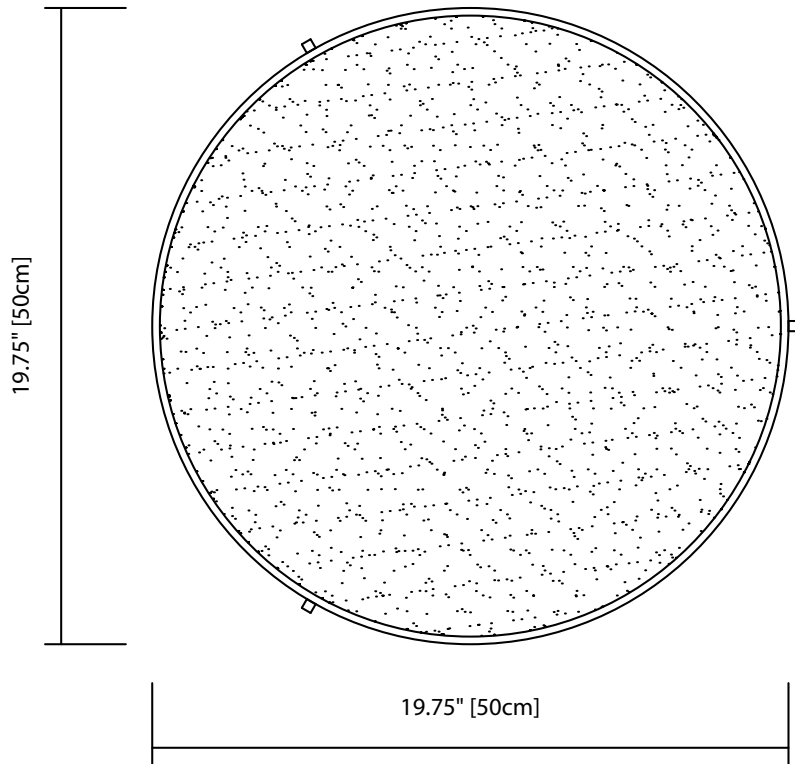

FIXTURE:  
Length/Dia. 19.75" (50cm)  
Width/Ext. ---  
Height 3.25" (9cm)

Maximum  
Hanging  
Height ---

Light Source/  
Bulb Info. (2) LED Module  
(0.2W x 90) = Total  
36W

Included? Intergrated

Driver/  
Transformer Dimmable, Class 2  
Driver

Input 110-130VAC, 50/60  
Hz, .5A

Dimmable Yes with ELV  
Dimmer

Color 3000K-3200K

Lumens 1595

Notes:

19.75" [50cm]

19.75" [50cm]

3.25" [9cm]