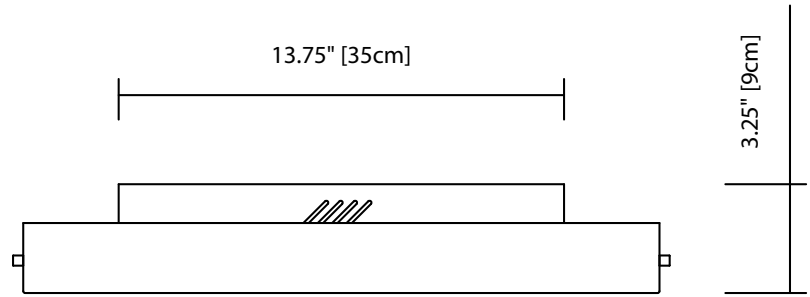

FIXTURE:  
Length/Dia. 19.75" (50cm)  
Width/Ext. ---  
Height 3.25" (9cm)

Maximum  
Hanging  
Height ---

Light Source/  
Bulb Info. (2) LED Module  
(0.2W x 90) = Total  
36W

Included? Intergrated

Driver/  
Transformer Dimmable, Class 2  
Driver

Input 110-130VAC, 50/60  
Hz, .5A

Dimmable Yes with ELV  
Dimmer

Color 3000K-3200K

Lumens 1595

Notes:

19.75" [50cm]

19.75" [50cm]

3.25" [9cm]