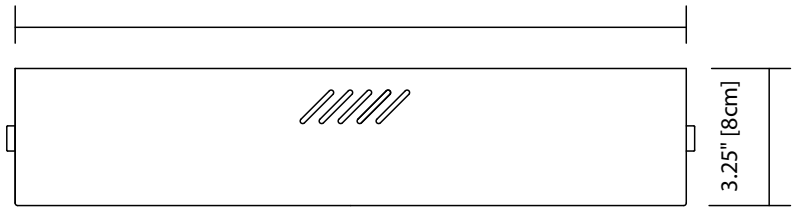

PROJECT: _____

FIXTURE TYPE: _____

LOCATION: _____

CONTACT/PHONE: _____

Model # **83778**

Collection crystal moon

Finish brushed nickel

Shade/
Diffuser clear cubic zirconia chip

FIXTURE:
Length/Dia. 15.75" (40cm)
Width/Ext. 15.75" (40cm)
Height 3.25" (8cm)

Maximum
Hanging
Height - - -

Light Source/
Bulb Info. (1) LED Module
(0.2W x 198) Total
= 39.6W

Included? Integrated

Driver/
Transformer Dimmable, Class 2
Driver

Input 110-130VAC, 50/60
Hz, .5A

Dimmable Yes with ELV
Dimmer

Color 3000K-3200K

Lumens 1984

Notes:

15.75" [40cm]