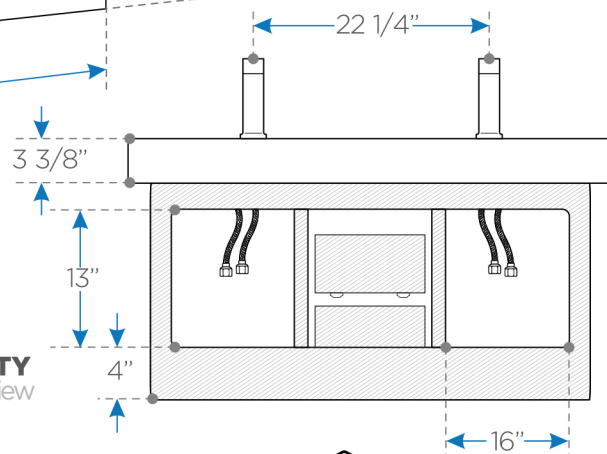

## 48" Wenge Brown Modern Double Sink Bathroom Vanity w/ Mirror

**SINK**  
top view

**VANITY**  
front view

**VANITY**  
back view

**BOX DIMENSIONS: L50" W28" H36" G.W.200LB**