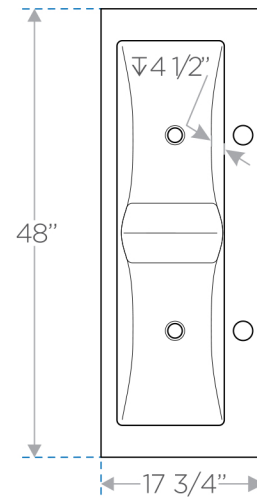

## 48" Wenge Brown Modern Double Sink Bathroom Vanity w/ Mirror

**SINK**  
top view

**VANITY**  
front view

**VANITY**  
back view

**BOX DIMENSIONS: L50" W28" H36" G.W.200LB**