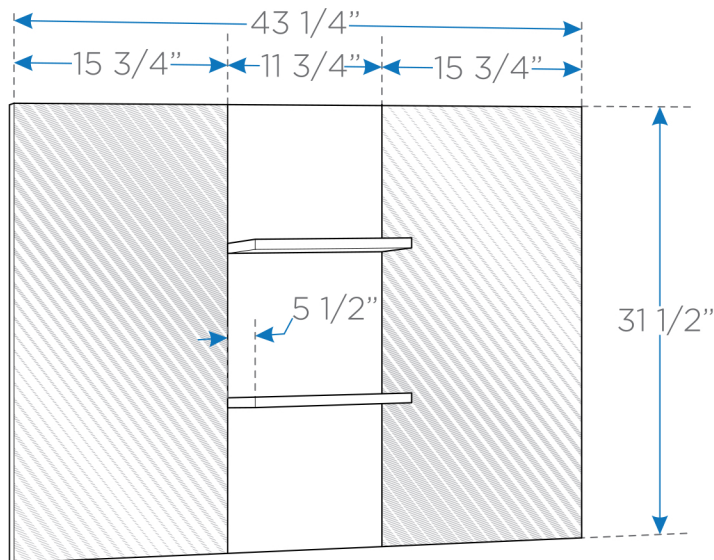

## 48" Wenge Brown Modern Double Sink Bathroom Vanity w/ Mirror

**SINK**  
top view

**VANITY**  
front view

**VANITY**  
back view

**BOX DIMENSIONS: L50" W28" H36" G.W.200LB**