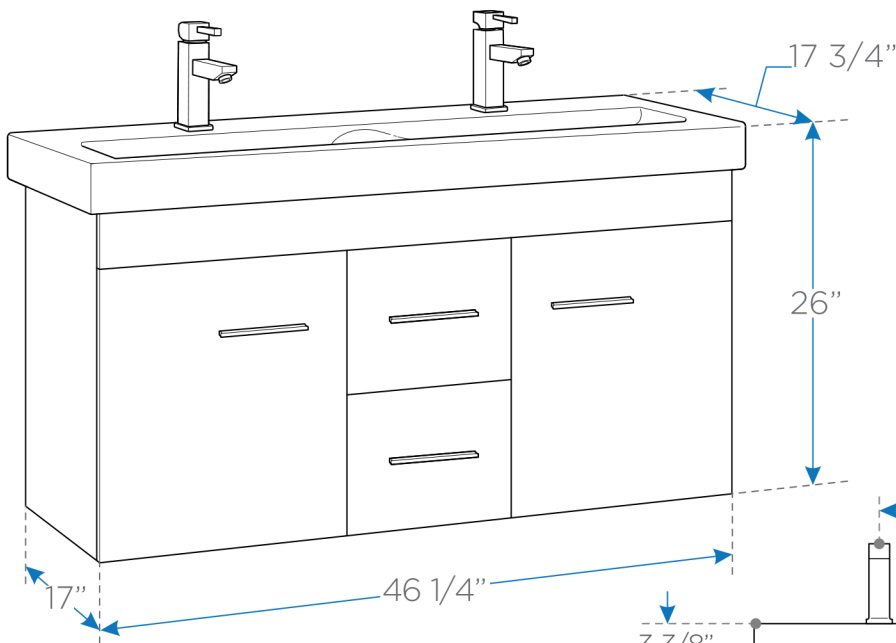

## 48" Wenge Brown Modern Double Sink Bathroom Vanity w/ Mirror

**SINK**  
top view

**VANITY**  
front view

**VANITY**  
back view

**BOX DIMENSIONS: L50" W28" H36" G.W.200LB**