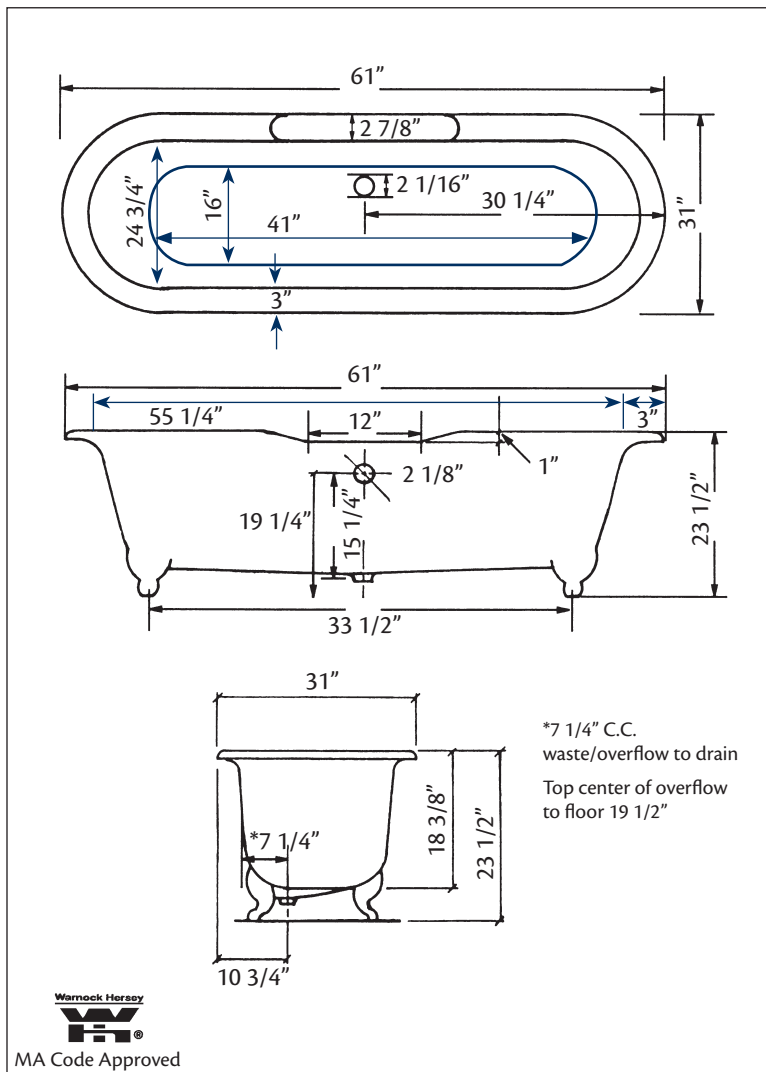

2127 REGAL Cast Iron Bath with continuous rolled rim

Cheviot Products' cast iron bathtubs are handmade in Europe with the finest materials. Fired with a thick coating of AA grade titanium-based enamel for unparalleled hardness and non-porosity, the extremely durable surface is easy to clean and resistant to stains, bacteria, and other microbes. Cast iron also keeps your bath warm for the longest possible time.

Model 2111 Shown

61" x 31" Wide x 24" Tall, 280 lbs, 45 gallons, 170 litres

Colours: White or Biscuit Interior with Matching or Custom Colour Exterior

Feet: Brass Plated, Brushed Nickel, Chrome Plated, Polished Nickel, White Coated, Antique Bronze

Related Products:

5115LEV Tub Filler With Hand Shower

5100 Tub Filler With Hand Shower

3970 Heavy Duty Water Supply Lines

2222 Waste & Overflow

Note: Rough-in dimensions may vary +/- 1/2" and are subject to change. No responsibility is assumed by Cheviot Products Inc. One Year Limited Warranty against manufacturer's defects.