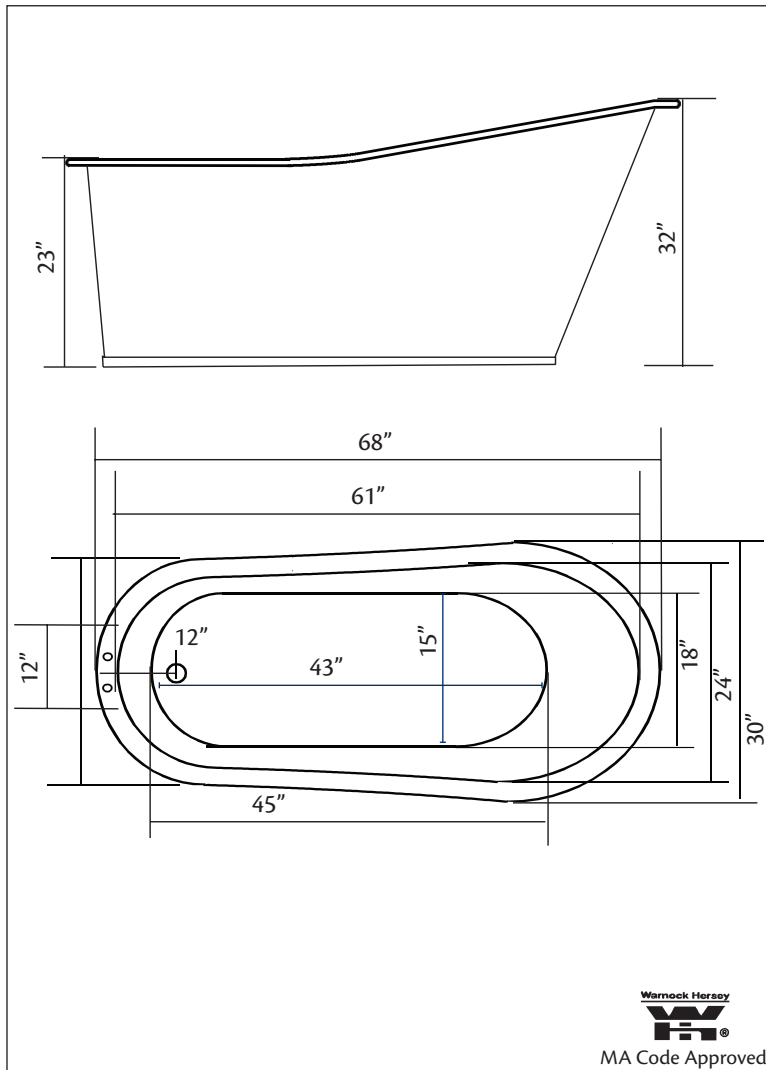

2157 DAKOTA Cast Iron Bath with continuous rolled rim

Cheviot Products' cast iron bathtubs are handmade in Europe with the finest materials. Fired with a thick coating of AA grade titanium-based enamel for unparalleled hardness and non-porosity, the extremely durable surface is easy to clean and resistant to stains, bacteria, and other microbes. Cast iron also keeps your bath warm for the longest possible time.

68" x 30" Wide x 33" Tall

357 lbs, 54 gallons

Colours: White, Custom Colour Exterior

Related Products:

7565 CONTEMPORARY
Tub Filler, Hand Shower
& Supply Lines

7550 CONTEMPORARY
Free Standing Tub Filler

5115LEV Tub Filler
With Hand Shower

3970 Heavy Duty
Water Supply Lines

Note: Rough-in dimensions may vary +/- 1/2" and are subject to change. No responsibility is assumed by Cheviot Products Inc. One Year Limited Warranty against manufacturer's defects.