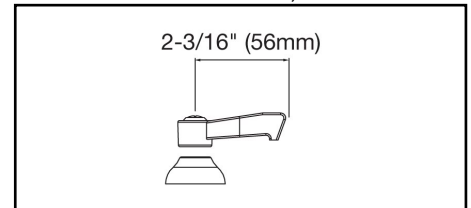

ELKAY[®]

SPECIFICATIONS

Commercial Faucet Model LK940AT12L2H Wall Mount 8" Center Arc Tube 12"

GENERAL FEATURES

- Quarter turn ceramic disc cartridge
- Solid brass construction
- Chrome finish
- Replacement cartridge A70001 for cold
- Replacement cartridge A70002 for hot
- Includes spout swing restriction pin
- 1/2" NPT Female Inlets

COMPLIES WITH:

- ASME/ANSI A112.18.1
- CSA B125-01
- NSF/ANSI 61
- ADA
- UPC/CUPC
- IAPMO Listed

Lever Handle 2 inch, Two Piece

Replacement Handle A55385
Replacement Escutcheon A55390

FRONT VIEW

(shown less handles)