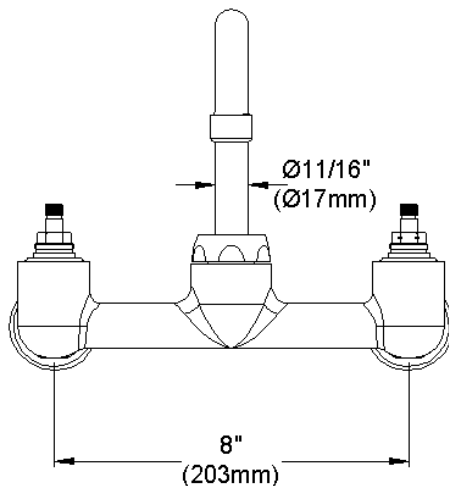

ELKAY[®]

SPECIFICATIONS

Commercial Faucet Model LK940AT12L2H Wall Mount 8" Center Arc Tube 12"

GENERAL FEATURES

- Quarter turn ceramic disc cartridge
- Solid brass construction
- Chrome finish
- Replacement cartridge A70001 for cold
- Replacement cartridge A70002 for hot
- Includes spout swing restriction pin
- 1/2" NPT Female Inlets

COMPLIES WITH:

- ASME/ANSI A112.18.1
- CSA B125-01
- NSF/ANSI 61
- ADA
- UPC/CUPC
- IAPMO Listed

Lever Handle 2 inch, Two Piece

Replacement Handle A55385
Replacement Escutcheon A55390

FRONT VIEW

(shown less handles)