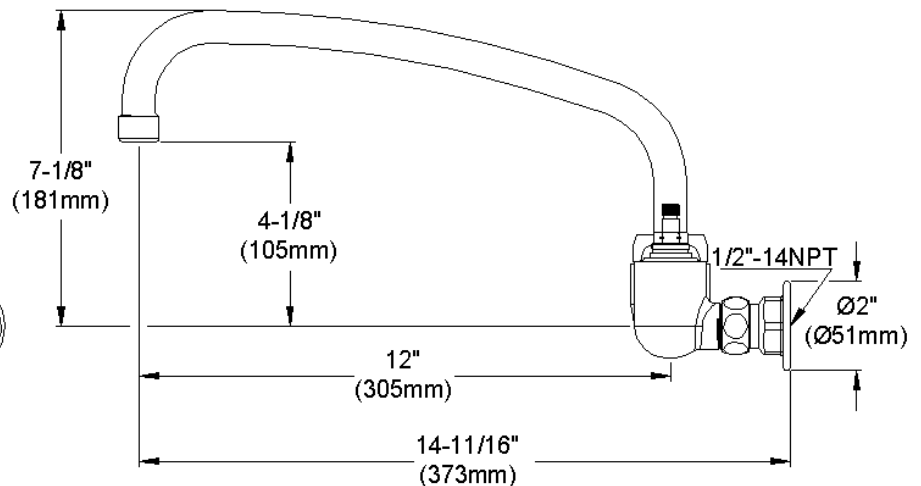

ELKAY[®]

SPECIFICATIONS

Commercial Faucet Model LK940AT12L2H Wall Mount 8" Center Arc Tube 12"

GENERAL FEATURES

- Quarter turn ceramic disc cartridge
- Solid brass construction
- Chrome finish
- Replacement cartridge A70001 for cold
- Replacement cartridge A70002 for hot
- Includes spout swing restriction pin
- 1/2" NPT Female Inlets

COMPLIES WITH:

- ASME/ANSI A112.18.1
- CSA B125-01
- NSF/ANSI 61
- ADA
- UPC/CUPC
- IAPMO Listed

Lever Handle 2 inch, Two Piece

Replacement Handle A55385
Replacement Escutcheon A55390

FRONT VIEW

(shown less handles)