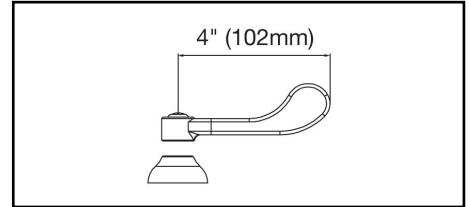

ELKAY®

SPECIFICATIONS

Commercial Faucet Model LK940AT08T4H Wall Mount 8" Center Arc Tube 8"

GENERAL FEATURES

- Quarter turn ceramic disc cartridge
- Solid brass construction
- Chrome finish
- Replacement cartridge A70001 for cold
- Replacement cartridge A70002 for hot
- Includes spout swing restriction pin
- 1/2" NPT Female Inlets

COMPLIES WITH:

- ASME/ANSI A112.18.1
- CSA B125-01
- NSF/ANSI 61
- ADA
- UPC/CUPC
- IAPMO Listed

Wristblade Handle 4 inch, Two Piece

Replacement Handle A55387
Replacement Escutcheon A55390