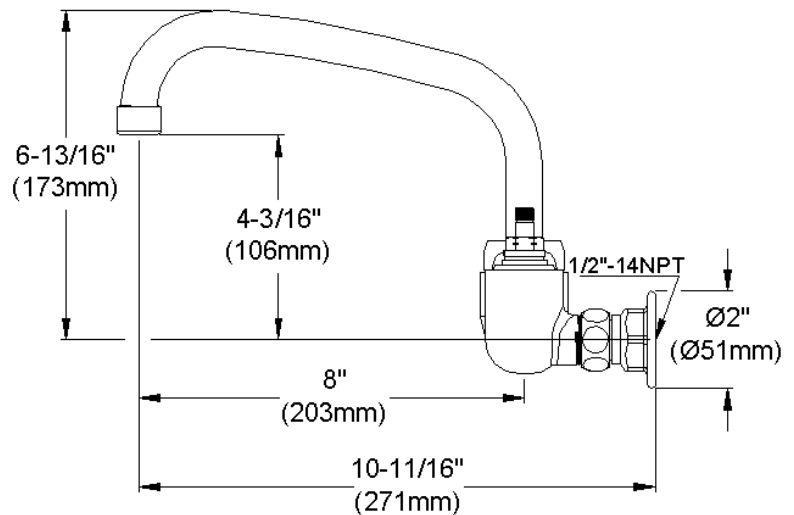

ELKAY[®]

SPECIFICATIONS

Commercial Faucet Model LK940AT08L2H Wall Mount 8" Center Arc Tube 8"

GENERAL FEATURES

- Quarter turn ceramic disc cartridge
- Solid brass construction
- Chrome finish
- Replacement cartridge A70001 for cold
- Replacement cartridge A70002 for hot
- Includes spout swing restriction pin
- 1/2" NPT Female Inlets

ELKAY[®]

SPECIFICATIONS

Commercial Faucet Model LK940AT08T4H Wall Mount 8" Center Arc Tube 8"

GENERAL FEATURES

- Quarter turn ceramic disc cartridge
- Solid brass construction
- Chrome finish
- Replacement cartridge A70001 for cold
- Replacement cartridge A70002 for hot
- Includes spout swing restriction pin
- 1/2" NPT Female Inlets

COMPLIES WITH:

- ASME/ANSI A112.18.1
- CSA B125-01
- NSF/ANSI 61
- ADA
- UPC/CUPC
- IAPMO Listed

Wristblade Handle 4 inch, Two Piece

Replacement Handle A55387
Replacement Escutcheon A55390

FRONT VIEW

(shown less handles)