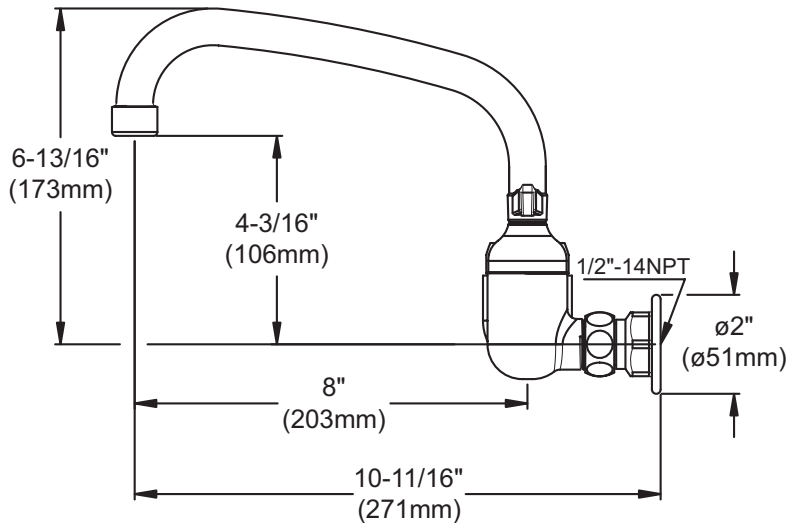

SIDE VIEW

Job Name:	Item #:
Notes:	
Architect/Engineer Approval:	Date:

For warranty information go to www.elkayusa.com