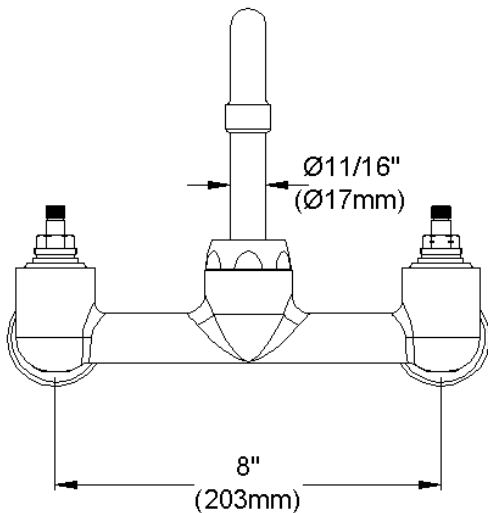

ELKAY[®]

SPECIFICATIONS

Commercial Faucet Model LK940AT08L2H Wall Mount 8" Center Arc Tube 8"

GENERAL FEATURES

- Quarter turn ceramic disc cartridge
- Solid brass construction
- Chrome finish
- Replacement cartridge A70001 for cold
- Replacement cartridge A70002 for hot
- Includes spout swing restriction pin
- 1/2" NPT Female Inlets

ELKAY[®]

SPECIFICATIONS

Commercial Faucet Model LK940AT08T4H Wall Mount 8" Center Arc Tube 8"

GENERAL FEATURES

- Quarter turn ceramic disc cartridge
- Solid brass construction
- Chrome finish
- Replacement cartridge A70001 for cold
- Replacement cartridge A70002 for hot
- Includes spout swing restriction pin
- 1/2" NPT Female Inlets

COMPLIES WITH:

- ASME/ANSI A112.18.1
- CSA B125-01
- NSF/ANSI 61
- ADA
- UPC/CUPC
- IAPMO Listed

Wristblade Handle 4 inch, Two Piece

Replacement Handle A55387
Replacement Escutcheon A55390

FRONT VIEW

(shown less handles)