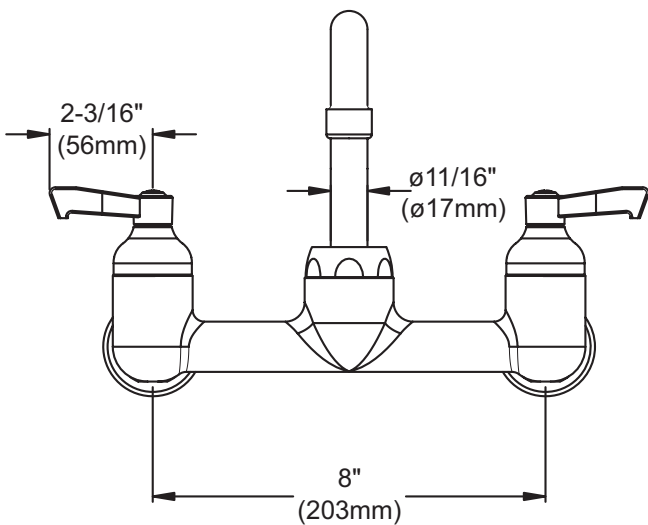

ELKAY[®]

SPECIFICATIONS

Commercial Faucet Model LK940AT08L2H Wall Mount 8" Center Arc Tube 8"

GENERAL FEATURES

- Quarter turn ceramic disc cartridge
- Solid brass construction
- Chrome finish
- Replacement cartridge A70001 for cold
- Replacement cartridge A70002 for hot
- Includes spout swing restriction pin
- 1/2" NPT Female Inlets

COMPLIES WITH:

- ASME/ANSI A112.18.1
- CSA B125-01
- NSF/ANSI 61
- ADA
- UPC/CUPC
- IAPMO Listed

FRONT VIEW

SIDE VIEW

Job Name:	Item #:
Notes:	
Architect/Engineer Approval:	Date:

For warranty information go to www.elkayusa.com

ELKAY[®]

SPECIFICATIONS

Commercial Faucet Model LK940AT08T4H Wall Mount 8" Center Arc Tube 8"

GENERAL FEATURES

- Quarter turn ceramic disc cartridge
- Solid brass construction
- Chrome finish
- Replacement cartridge A70001 for cold
- Replacement cartridge A70002 for hot
- Includes spout swing restriction pin
- 1/2" NPT Female Inlets

COMPLIES WITH:

- ASME/ANSI A112.18.1
- CSA B125-01
- NSF/ANSI 61
- ADA
- UPC/CUPC
- IAPMO Listed

Wristblade Handle 4 inch, Two Piece

Replacement Handle A55387
Replacement Escutcheon A55390

FRONT VIEW

(shown less handles)