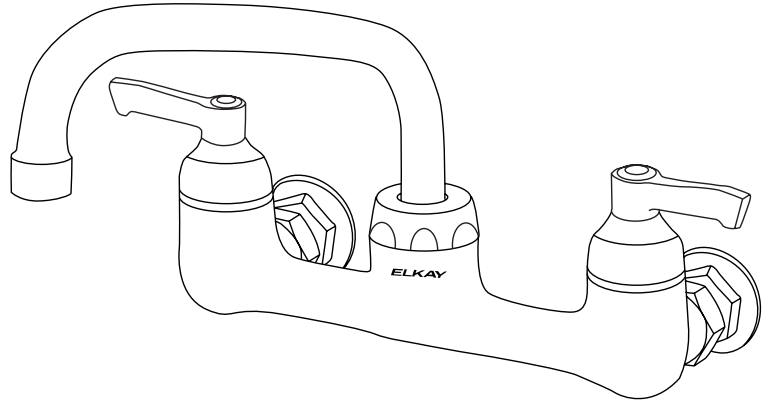

ELKAY®

SPECIFICATIONS

Commercial Faucet Model LK940AT08L2H Wall Mount 8" Center Arc Tube 8"

GENERAL FEATURES

- Quarter turn ceramic disc cartridge
- Solid brass construction
- Chrome finish
- Replacement cartridge A70001 for cold
- Replacement cartridge A70002 for hot
- Includes spout swing restriction pin
- 1/2" NPT Female Inlets

COMPLIES WITH:

- ASME/ANSI A112.18.1
- CSA B125-01
- NSF/ANSI 61
- ADA
- UPC/CUPC
- IAPMO Listed

FRONT VIEW