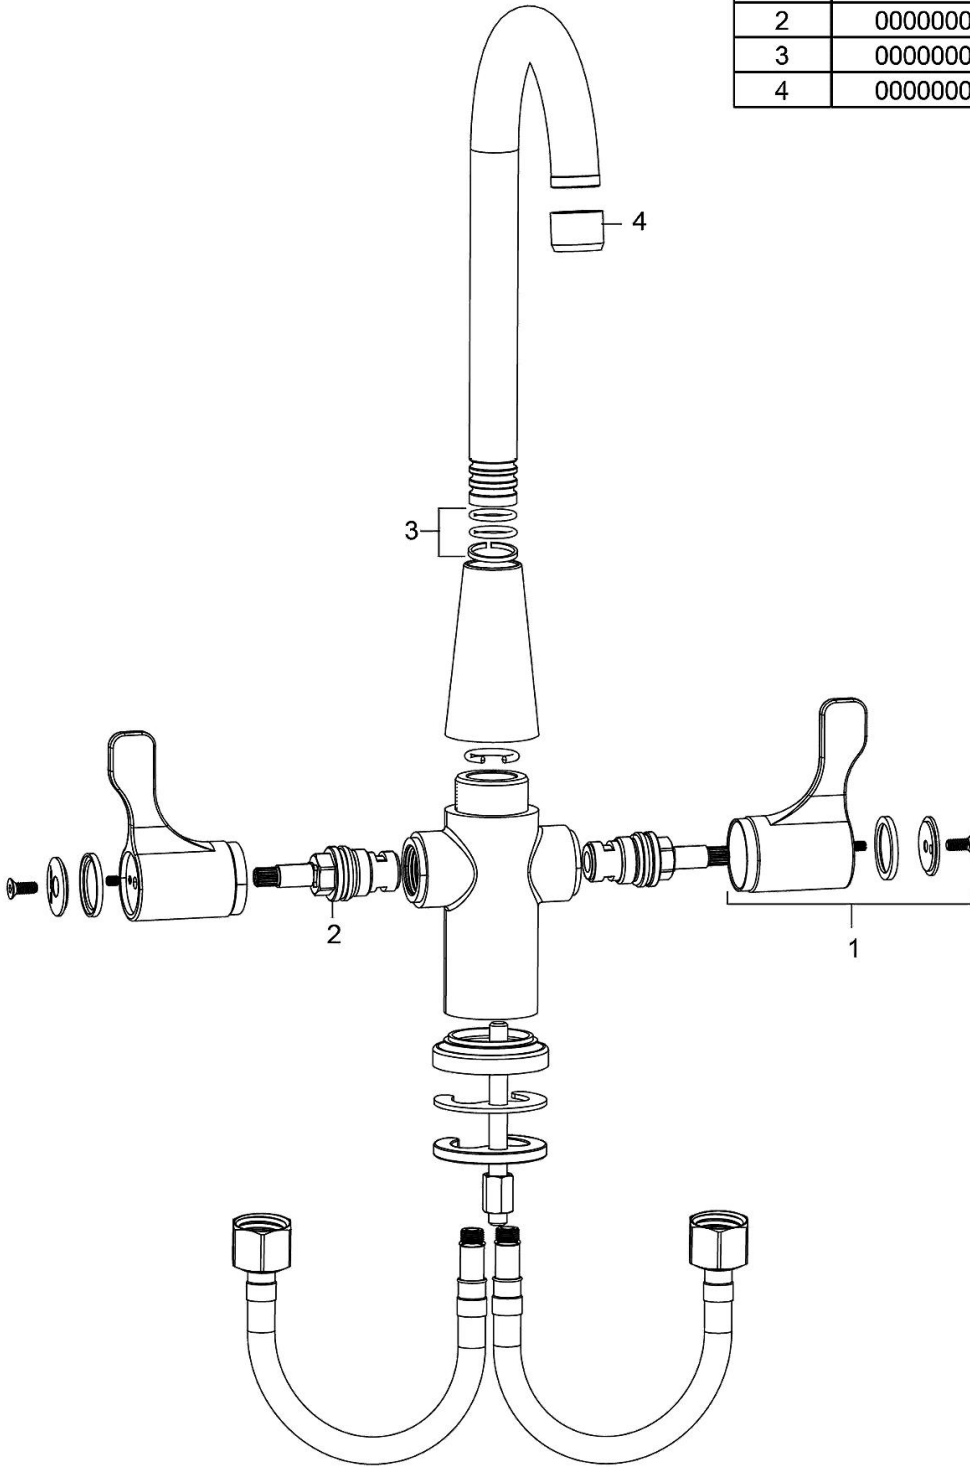

PRODUCT SPECIFICATIONS

Scrub/Handwash Flexible Spout Entertainment Faucet. Faucet has a flow rate of 1.5 GPM, and is made of Chrome Plated Brass material, with a Quarter Turn Ceramic Disc valve. Faucet requires 1 faucet holes.

Mounting Type:	Deck Mount
Special Features:	Solid Brass Construction
Handle Type:	2.6" Lever Handle
Deck Clearance:	9-7/8"
Spout Reach:	5"
Spout Height:	13"
Hole Drillings:	1
Material:	Chrome Plated Brass
Valve Type:	Quarter Turn Ceramic Disc
Valve Connection:	3/8" O.D. Stainless Flex
Flow Rate:	1.5 GPM
Faucet Hole Size (min):	1-1/2"
Countertop Thickness:	1.1250
Spout Swing Rotation:	360°
Spout Type:	Gooseneck

Product Compliance: ADA & ICC A117.1
ASME A112.18.1/CSA B125.1
NSF 61
NSF 372 (lead free)

[Clean and Care Manual \(PDF\)](#)
[Installation Instructions \(PDF\)](#)
[Limited Warranty \(PDF\)](#)

PART: _____ QTY: _____
PROJECT: _____
CONTACT: _____
DATE: _____
NOTES: _____
APPROVAL: _____

ITEM	PART #	DESCRIPTION
1	0000000680	2.6" Blade Handle
2	0000000682	Cartridges
3	0000000686	360° Swing Spout Repair Kit
4	0000000688	Aerator

In keeping with our policy of continuing product improvement, Elkay reserves the right to change product specifications without notice. Please visit elkay.com for the most current version of Elkay product specification sheets. This specification describes an Elkay product with design, quality, and functional benefits to the user. When making a comparison of other producers' offerings, be certain these features are not overlooked.