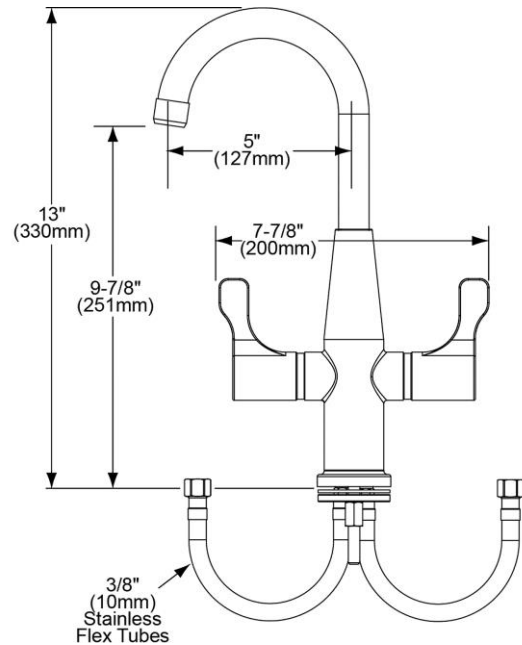

PART: _____ QTY: _____
PROJECT: _____
CONTACT: _____
DATE: _____
NOTES: _____
APPROVAL: _____

In keeping with our policy of continuing product improvement, Elkay reserves the right to change product specifications without notice. Please visit elkay.com for the most current version of Elkay product specification sheets. This specification describes an Elkay product with design, quality, and functional benefits to the user. When making a comparison of other producers' offerings, be certain these features are not overlooked.