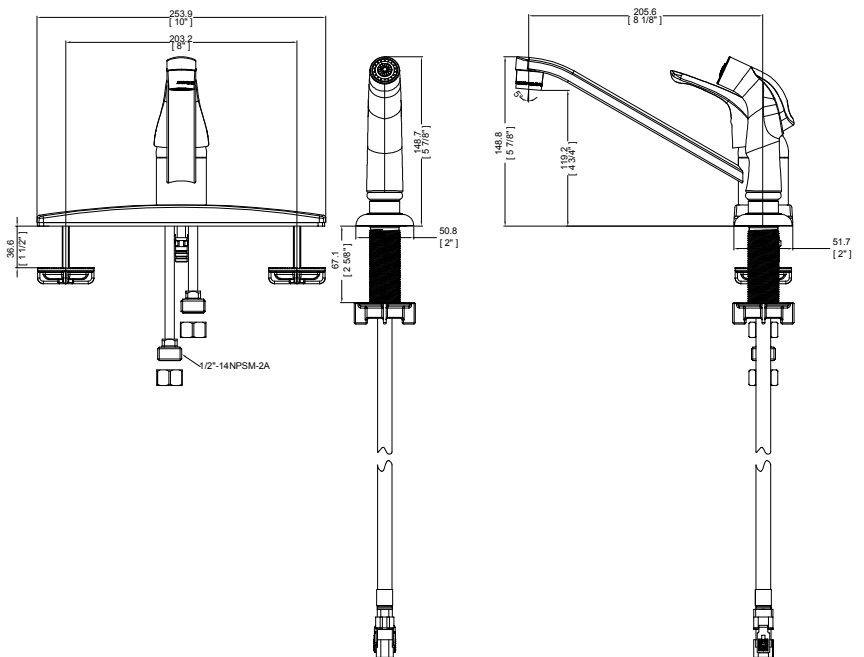

ELKAY®

SPECIFICATIONS

Single Handle Kitchen Faucet With Spray

Model # LK2478CR

FEATURES

- Four holes, single handle kitchen faucet
  - Four 1-3/8" (35mm) diameter faucet holes required
  - Maximum counter top thickness is 1-1/2" (36.6mm)
- Single-lever faucet
- 360° swing spout
- Removable washerless cartridge
- Copper tube connection
- Lead free body
- Flexible supply tubes with 1/2" (13mm) male IPS adapters)
- Finish Chrome
- Ship Wt. 2.68lbs. (1.2Kg)
- Maximum flow rate
  - 2.2 GPM/8.3 L/min at 60 P.S.I.G.

WARRANTY

- Limited Lifetime

COMPLIES WITH:

- ADA
- cUPC
- CA AB1953
- ASME A112.18.1/CSA B125.1

CA
AB1953

SEE OTHER SIDE FOR REPLACEMENT PARTS