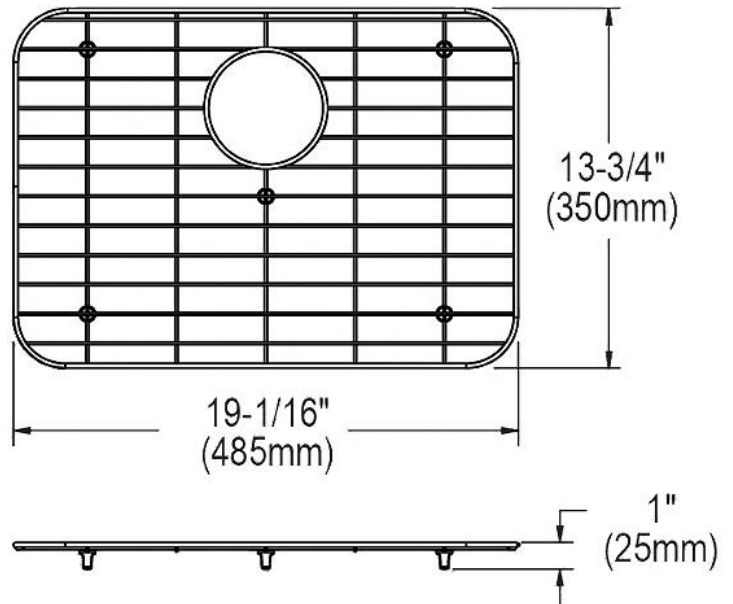

AMERICAN PRIDE. A LIFETIME TRADITION.

Like your family, the Elkay family has values and traditions that endure. For almost a century, Elkay has been a family-owned and operated company, providing thousands of jobs that support our families and communities.

[Clean and Care Manual (PDF)](#)

[Clean and Care Manual (PDF)](#)

[Installation Instructions (PDF)](#)

[Warranty (PDF)](#)