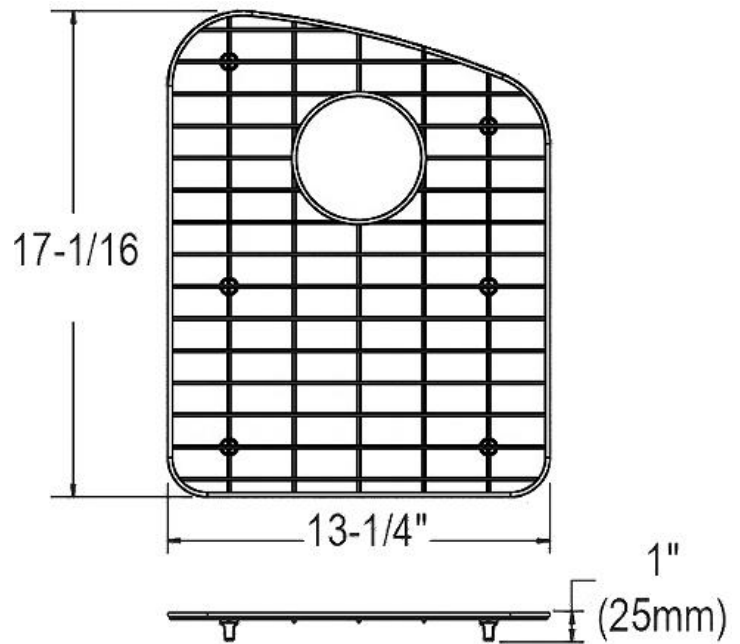

AMERICAN PRIDE. A LIFETIME TRADITION.

Like your family, the Elkay family has values and traditions that endure. For almost a century, Elkay has been a family-owned and operated company, providing thousands of jobs that support our families and communities.

[Clean and Care Manual (PDF)](#)

[Clean and Care Manual (PDF)](#)

[Installation Instructions (PDF)](#)

[Warranty (PDF)](#)