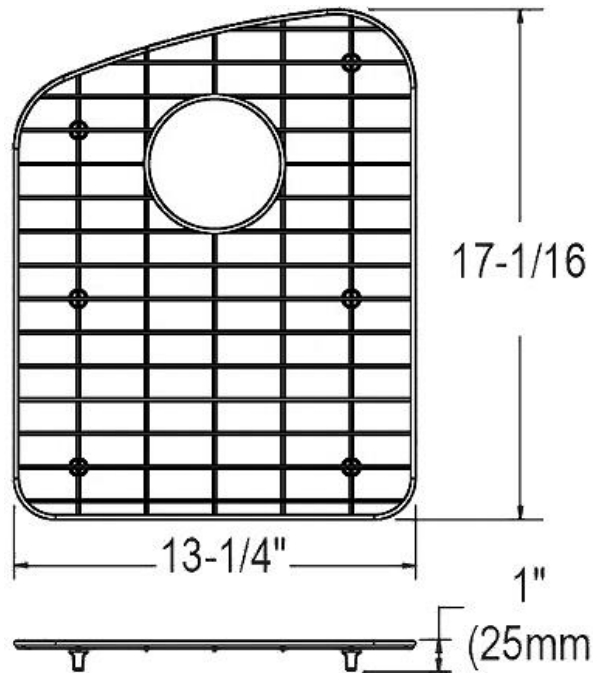

AMERICAN PRIDE. A LIFETIME TRADITION.

Like your family, the Elkay family has values and traditions that endure. For almost a century, Elkay has been a family-owned and operated company, providing thousands of jobs that support our families and communities.

[Clean and Care Manual (PDF)](#)

[Clean and Care Manual (PDF)](#)

[Installation Instructions (PDF)](#)

[Warranty (PDF)](#)