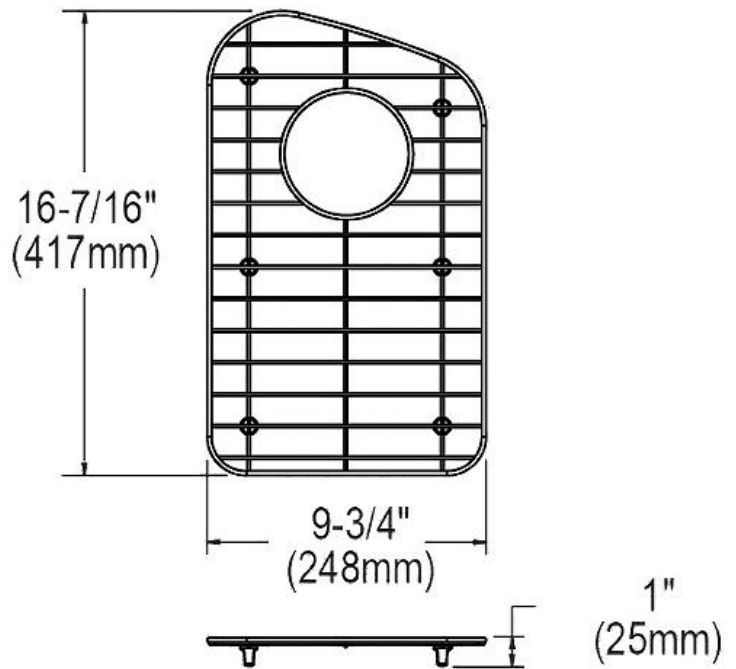

AMERICAN PRIDE. A LIFETIME TRADITION.

Like your family, the Elkay family has values and traditions that endure. For almost a century, Elkay has been a family-owned and operated company, providing thousands of jobs that support our families and communities.

[Clean and Care Manual (PDF)](#)

[Clean and Care Manual (PDF)](#)

[Installation Instructions (PDF)](#)

[Warranty (PDF)](#)