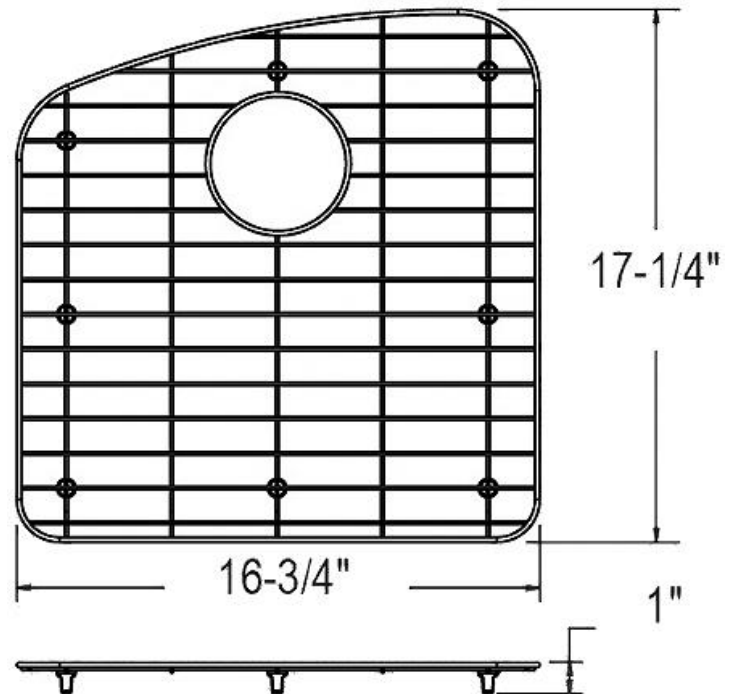

AMERICAN PRIDE. A LIFETIME TRADITION.

Like your family, the Elkay family has values and traditions that endure. For almost a century, Elkay has been a family-owned and operated company, providing thousands of jobs that support our families and communities.

[Clean and Care Manual (PDF)](#)

[Clean and Care Manual (PDF)](#)

[Installation Instructions (PDF)](#)

[Warranty (PDF)](#)