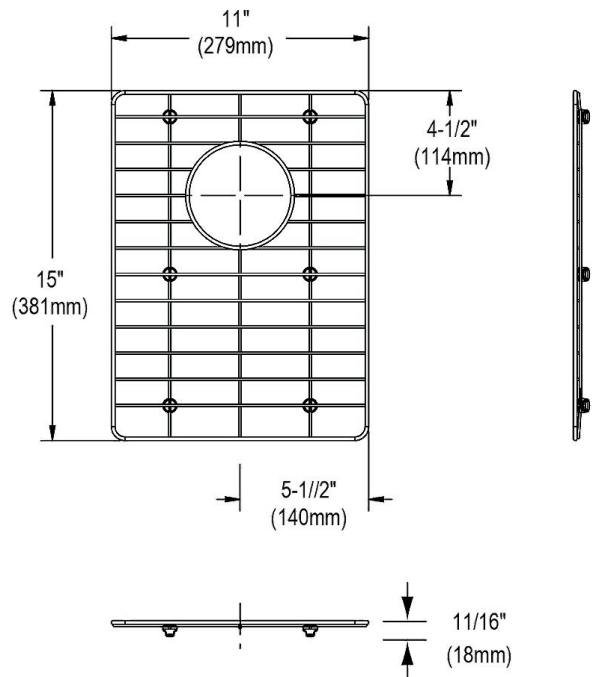

AMERICAN PRIDE. A LIFETIME TRADITION.

Like your family, the Elkay family has values and traditions that endure. For almost a century, Elkay has been a family-owned and operated company, providing thousands of jobs that support our families and communities.

[Clean and Care Manual (PDF)](#)

[Clean and Care Manual (PDF)](#)

[Installation Instructions (PDF)](#)

[Warranty (PDF)](#)