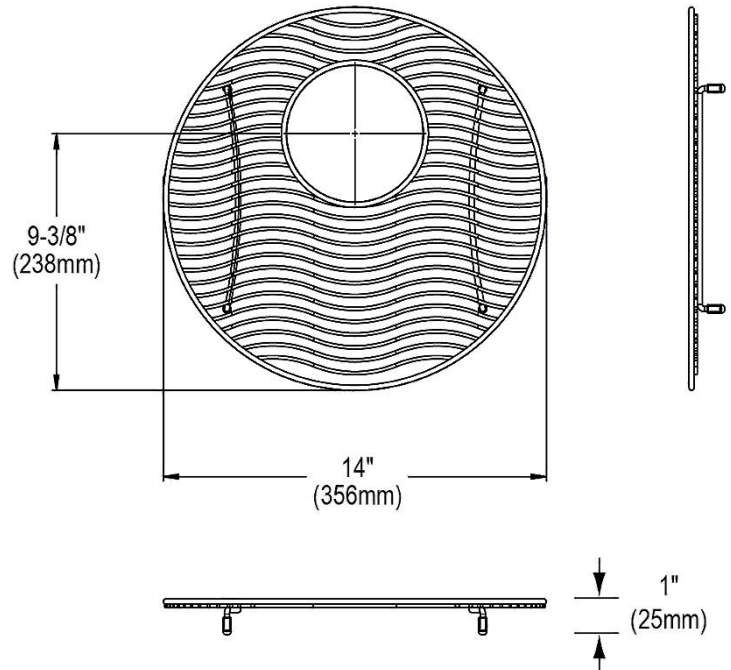

AMERICAN PRIDE. A LIFETIME TRADITION.

Like your family, the Elkay family has values and traditions that endure. For almost a century, Elkay has been a family-owned and operated company, providing thousands of jobs that support our families and communities.

[Clean and Care Manual (PDF)](#)

[Clean and Care Manual (PDF)](#)

[Warranty (PDF)](#)