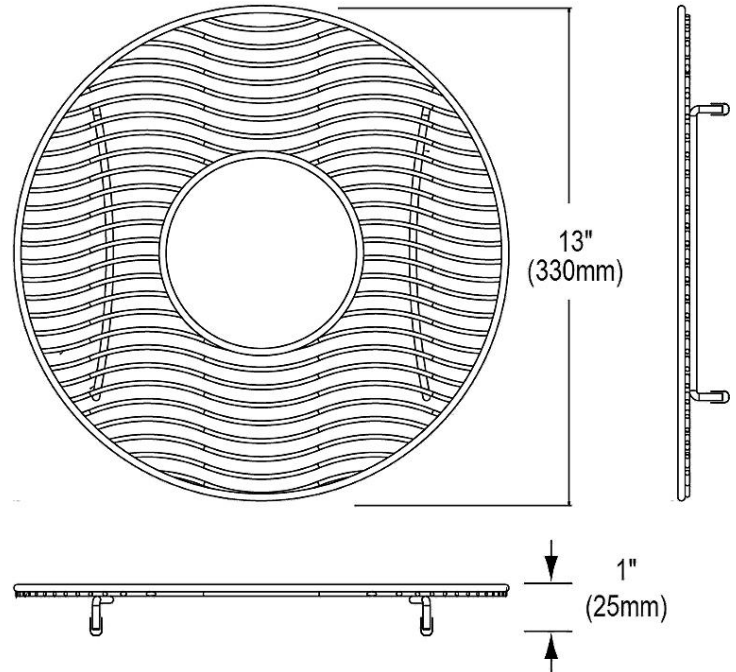

AMERICAN PRIDE. A LIFETIME TRADITION.

Like your family, the Elkay family has values and traditions that endure. For almost a century, Elkay has been a family-owned and operated company, providing thousands of jobs that support our families and communities.

[Clean and Care Manual (PDF)](#)

[Clean and Care Manual (PDF)](#)

[Warranty (PDF)](#)