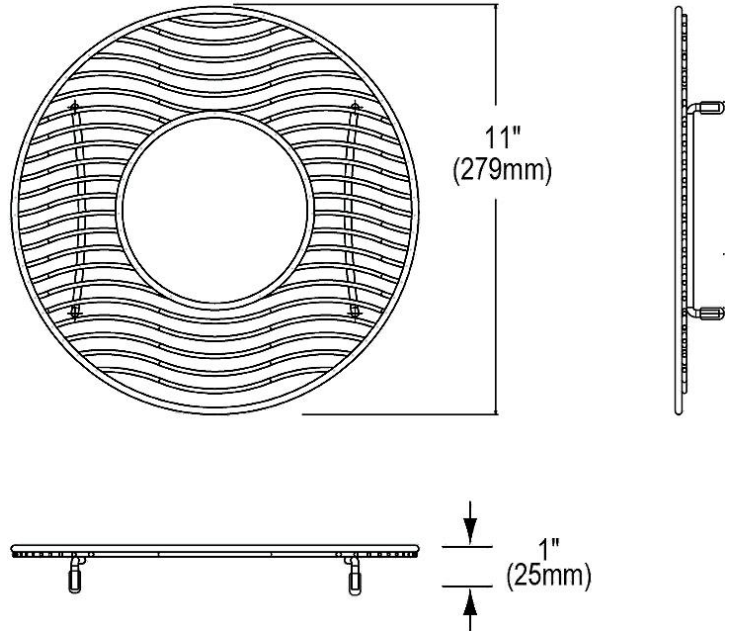

AMERICAN PRIDE. A LIFETIME TRADITION.

Like your family, the Elkay family has values and traditions that endure. For almost a century, Elkay has been a family-owned and operated company, providing thousands of jobs that support our families and communities.

- [Clean and Care Manual (PDF)](#)
- [Clean and Care Manual (PDF)](#)
- [Warranty (PDF)](#)