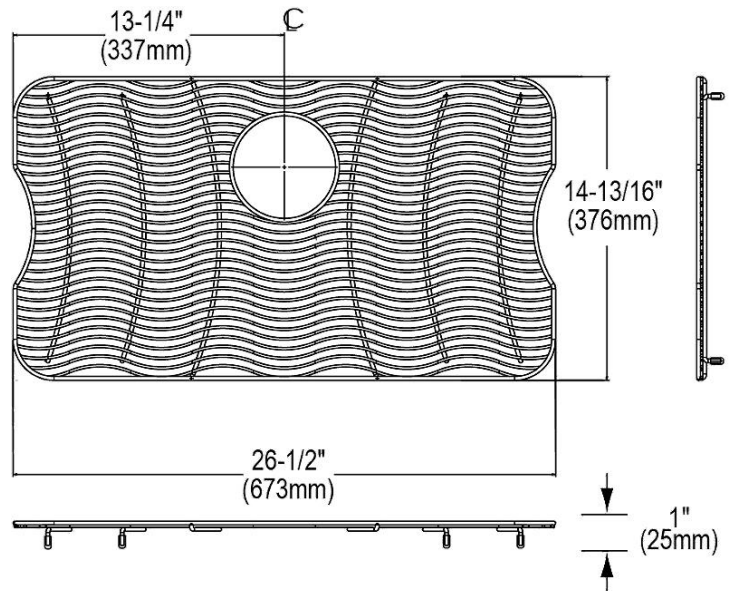

AMERICAN PRIDE. A LIFETIME TRADITION.

Like your family, the Elkay family has values and traditions that endure. For almost a century, Elkay has been a family-owned and operated company, providing thousands of jobs that support our families and communities.

[Clean and Care Manual (PDF)](#)

[Clean and Care Manual (PDF)](#)

[Warranty (PDF)](#)