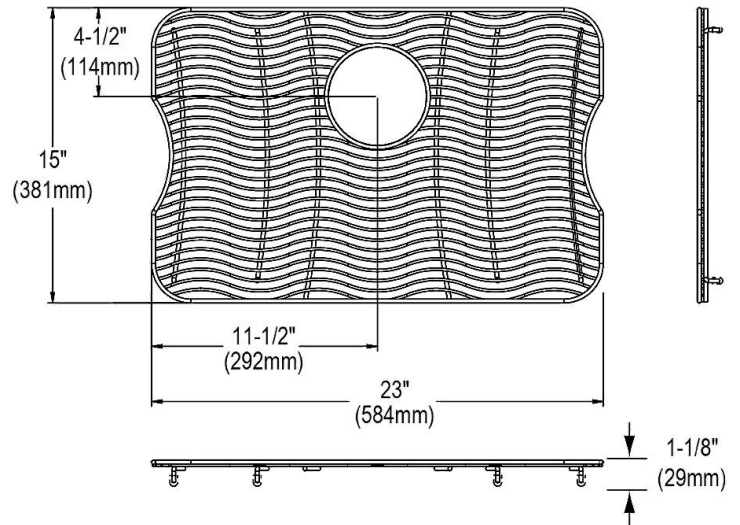

AMERICAN PRIDE. A LIFETIME TRADITION.

Like your family, the Elkay family has values and traditions that endure. For almost a century, Elkay has been a family-owned and operated company, providing thousands of jobs that support our families and communities.

[Clean and Care Manual (PDF)](#)

[Clean and Care Manual (PDF)](#)

[Warranty (PDF)](#)