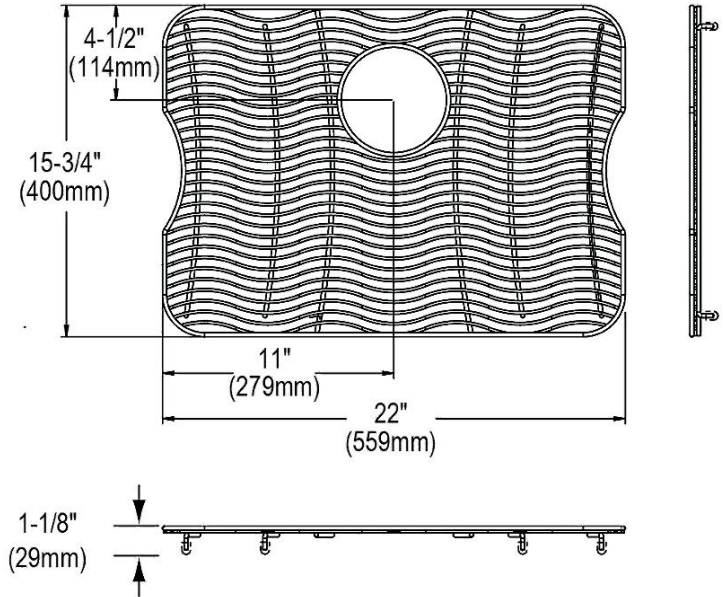

AMERICAN PRIDE. A LIFETIME TRADITION.

Like your family, the Elkay family has values and traditions that endure. For almost a century, Elkay has been a family-owned and operated company, providing thousands of jobs that support our families and communities.

[Clean and Care Manual (PDF)](#)

[Clean and Care Manual (PDF)](#)

[Warranty (PDF)](#)