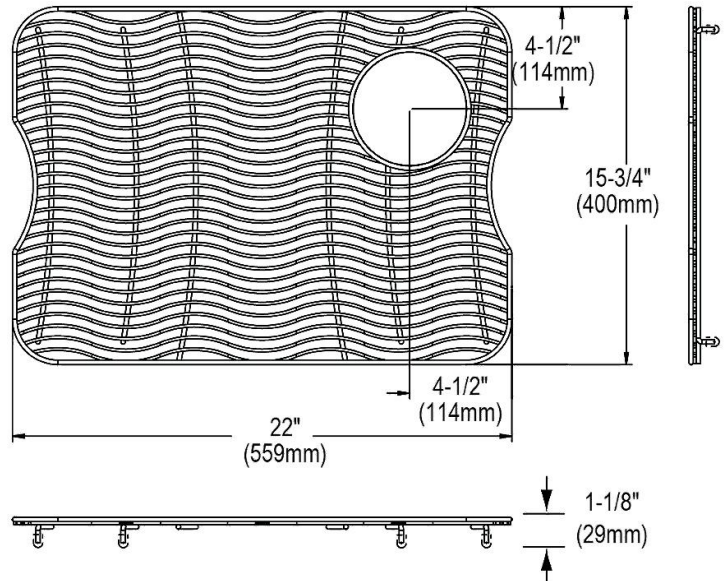

AMERICAN PRIDE. A LIFETIME TRADITION.

Like your family, the Elkay family has values and traditions that endure. For almost a century, Elkay has been a family-owned and operated company, providing thousands of jobs that support our families and communities.

[Clean and Care Manual (PDF)](#)

[Clean and Care Manual (PDF)](#)

[Warranty (PDF)](#)