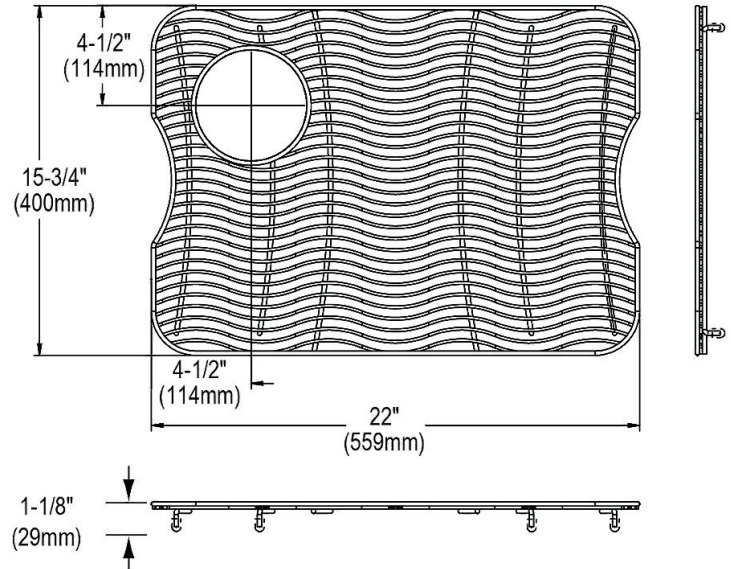

AMERICAN PRIDE. A LIFETIME TRADITION.

Like your family, the Elkay family has values and traditions that endure. For almost a century, Elkay has been a family-owned and operated company, providing thousands of jobs that support our families and communities.

[Clean and Care Manual (PDF)](#)

[Clean and Care Manual (PDF)](#)

[Warranty (PDF)](#)