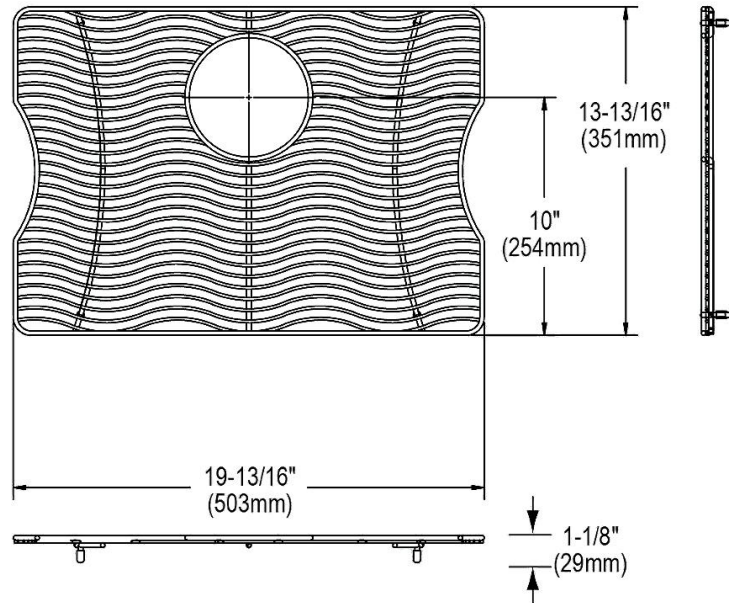

AMERICAN PRIDE. A LIFETIME TRADITION.

Like your family, the Elkay family has values and traditions that endure. For almost a century, Elkay has been a family-owned and operated company, providing thousands of jobs that support our families and communities.

[Clean and Care Manual (PDF)](#)

[Clean and Care Manual (PDF)](#)

[Warranty (PDF)](#)