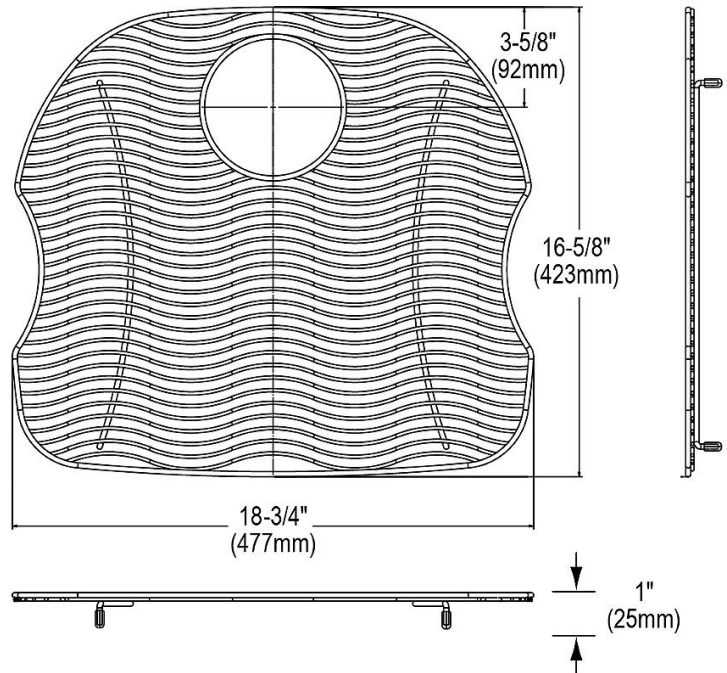

AMERICAN PRIDE. A LIFETIME TRADITION.

Like your family, the Elkay family has values and traditions that endure. For almost a century, Elkay has been a family-owned and operated company, providing thousands of jobs that support our families and communities.

[Clean and Care Manual (PDF)](#)

[Clean and Care Manual (PDF)](#)

[Warranty (PDF)](#)