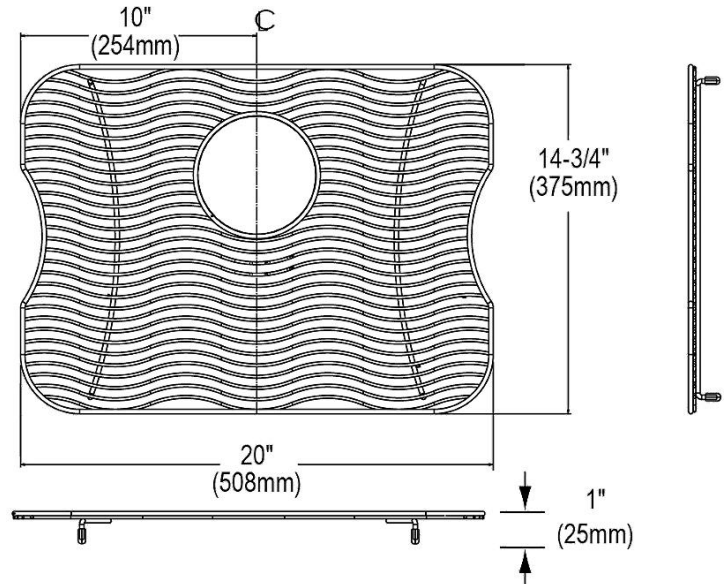

AMERICAN PRIDE. A LIFETIME TRADITION.

Like your family, the Elkay family has values and traditions that endure. For almost a century, Elkay has been a family-owned and operated company, providing thousands of jobs that support our families and communities.

[Clean and Care Manual (PDF)](#)

[Clean and Care Manual (PDF)](#)

[Warranty (PDF)](#)