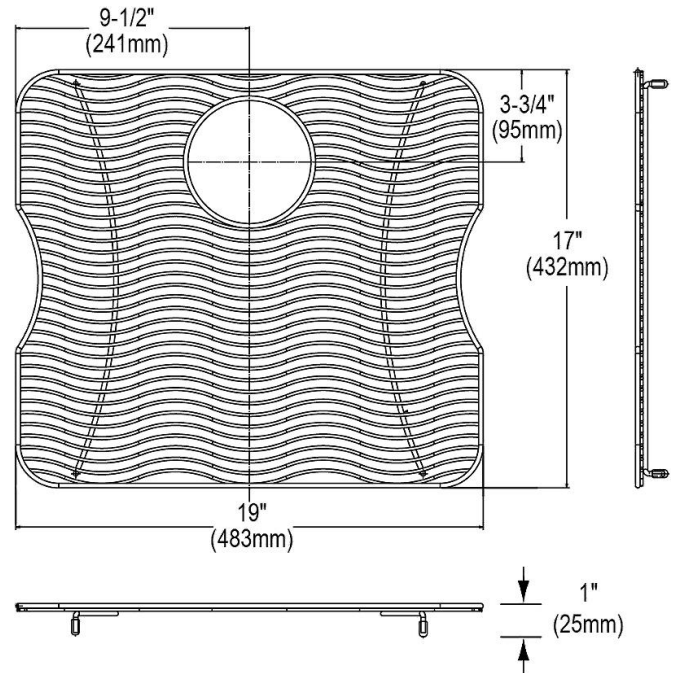

AMERICAN PRIDE. A LIFETIME TRADITION.

Like your family, the Elkay family has values and traditions that endure. For almost a century, Elkay has been a family-owned and operated company, providing thousands of jobs that support our families and communities.

[Clean and Care Manual (PDF)](#)

[Clean and Care Manual (PDF)](#)

[Warranty (PDF)](#)