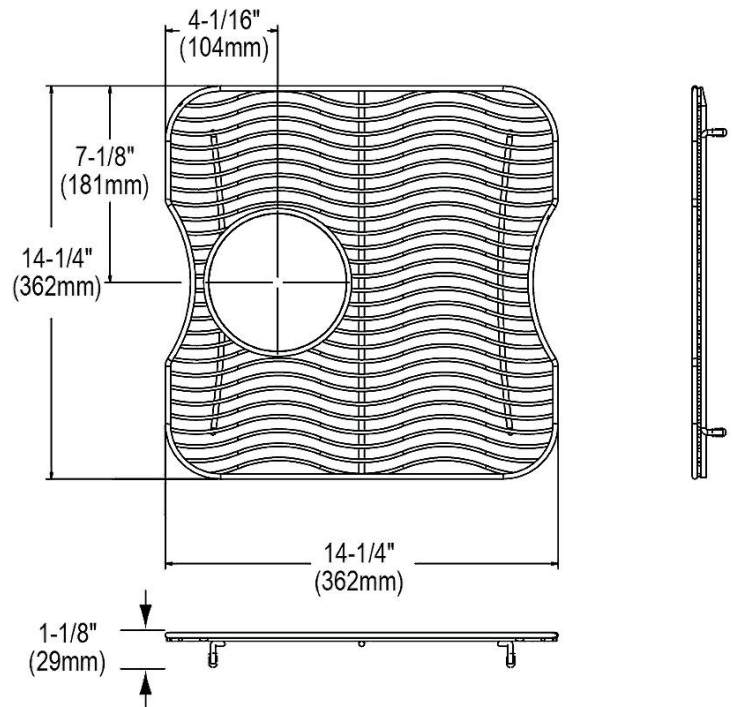

AMERICAN PRIDE. A LIFETIME TRADITION.

Like your family, the Elkay family has values and traditions that endure. For almost a century, Elkay has been a family-owned and operated company, providing thousands of jobs that support our families and communities.

[Clean and Care Manual (PDF)](#)

[Clean and Care Manual (PDF)](#)

[Warranty (PDF)](#)