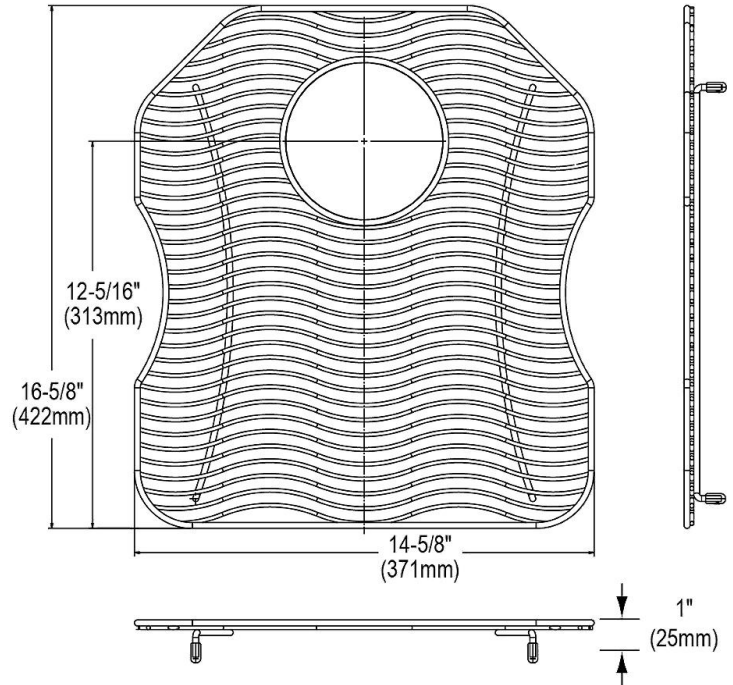

AMERICAN PRIDE. A LIFETIME TRADITION.

Like your family, the Elkay family has values and traditions that endure. For almost a century, Elkay has been a family-owned and operated company, providing thousands of jobs that support our families and communities.

[Clean and Care Manual (PDF)](#)

[Clean and Care Manual (PDF)](#)

[Warranty (PDF)](#)