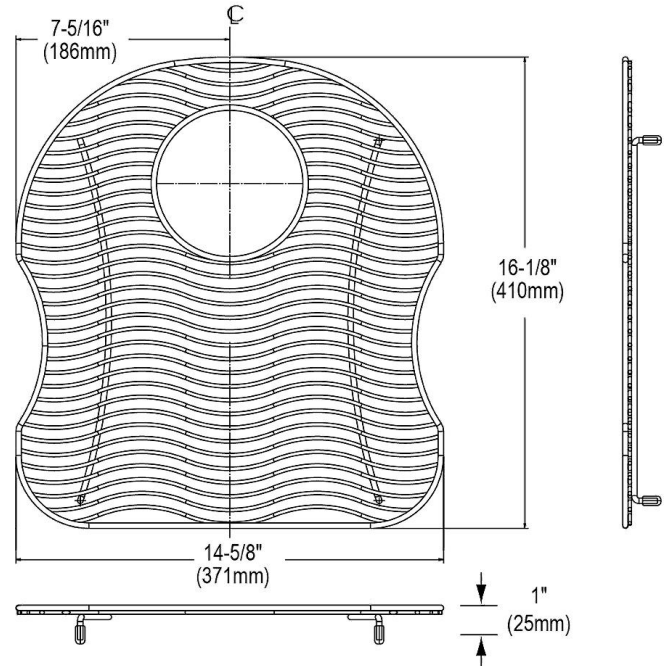

AMERICAN PRIDE. A LIFETIME TRADITION.

Like your family, the Elkay family has values and traditions that endure. For almost a century, Elkay has been a family-owned and operated company, providing thousands of jobs that support our families and communities.

[Clean and Care Manual (PDF)](#)

[Clean and Care Manual (PDF)](#)

[Warranty (PDF)](#)