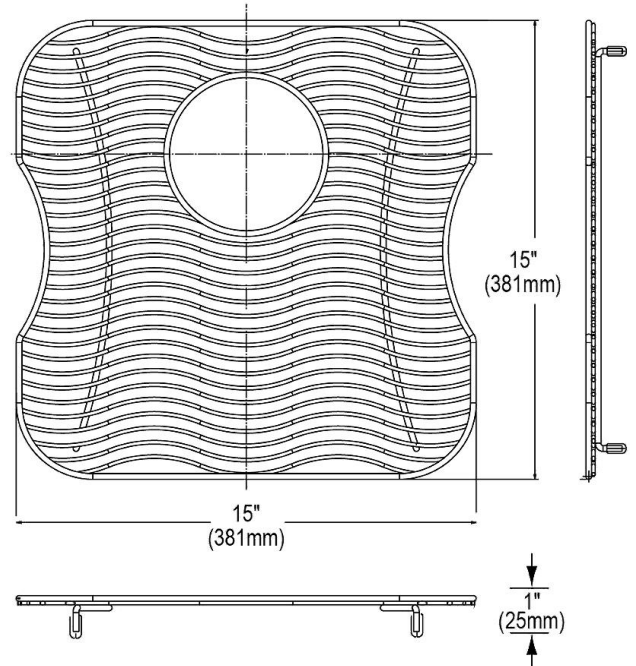

AMERICAN PRIDE. A LIFETIME TRADITION.

Like your family, the Elkay family has values and traditions that endure. For almost a century, Elkay has been a family-owned and operated company, providing thousands of jobs that support our families and communities.

[Clean and Care Manual (PDF)](#)

[Clean and Care Manual (PDF)](#)

[Warranty (PDF)](#)