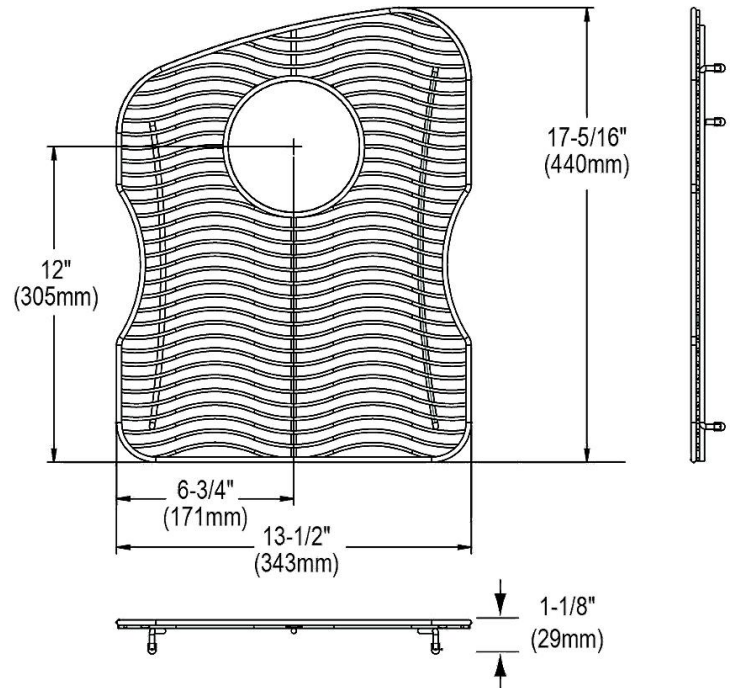

AMERICAN PRIDE. A LIFETIME TRADITION.

Like your family, the Elkay family has values and traditions that endure. For almost a century, Elkay has been a family-owned and operated company, providing thousands of jobs that support our families and communities.

[Clean and Care Manual (PDF)](#)

[Clean and Care Manual (PDF)](#)

[Warranty (PDF)](#)