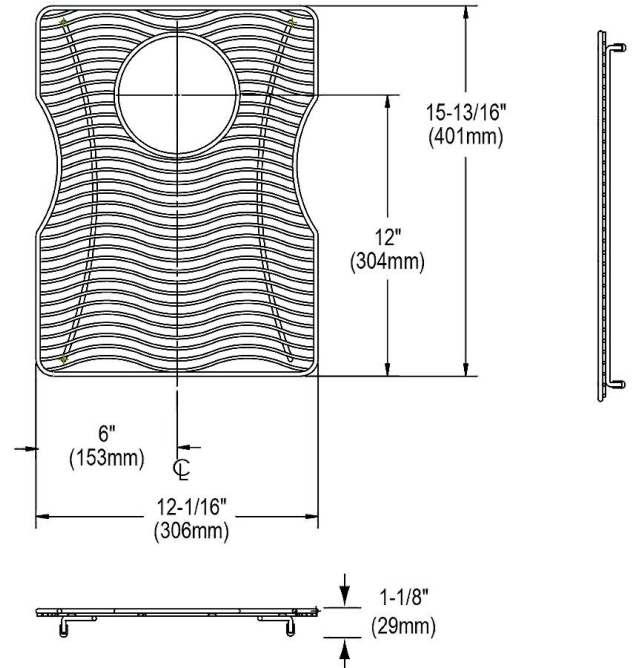

AMERICAN PRIDE. A LIFETIME TRADITION.

Like your family, the Elkay family has values and traditions that endure. For almost a century, Elkay has been a family-owned and operated company, providing thousands of jobs that support our families and communities.

[Clean and Care Manual (PDF)](#)

[Clean and Care Manual (PDF)](#)

[Warranty (PDF)](#)