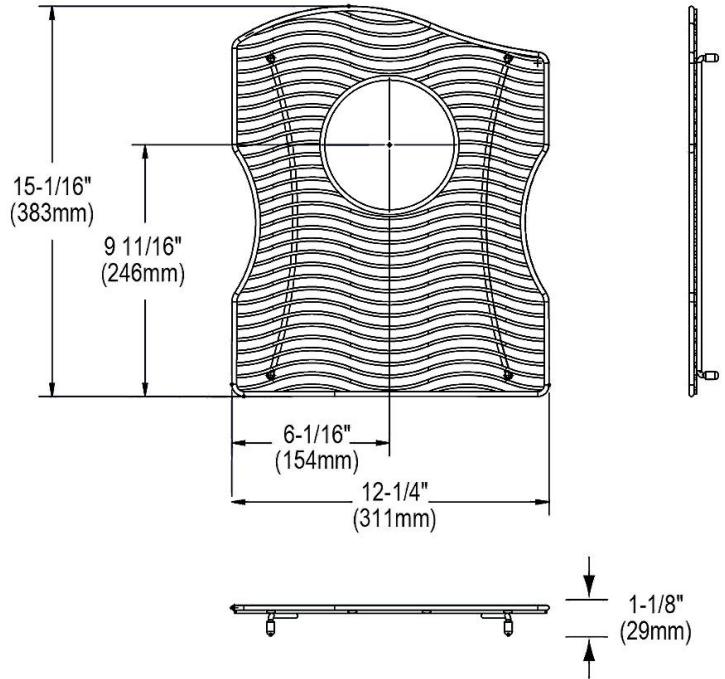

AMERICAN PRIDE. A LIFETIME TRADITION.

Like your family, the Elkay family has values and traditions that endure. For almost a century, Elkay has been a family-owned and operated company, providing thousands of jobs that support our families and communities.

[Clean and Care Manual (PDF)](#)

[Clean and Care Manual (PDF)](#)

[Warranty (PDF)](#)